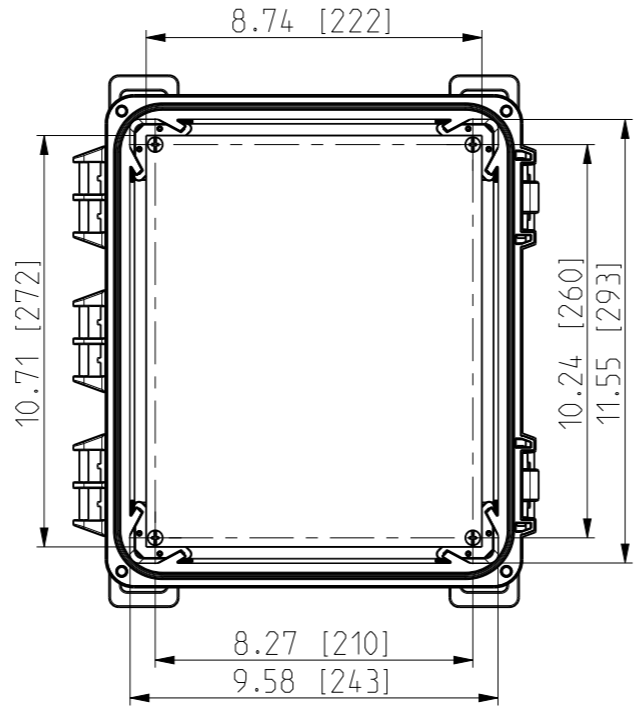

ID	Description	Date	By	Appr.
A		5.1.2018	KA	
B	Added more dimensions	14.09.2018	MTN	

FRONT VIEW WITH COVER REMOVED AND BACK PANEL DISPLAYED

FRONT VIEW WITH COVER REMOVED

Dimensions in inches [mm]

Material: Polycarbonate		Ensto Mat:		Replaces:	
<b>ENSTO</b> Ensto Finland Oy Ensto Smart Buildings				Replaced:	
Scale 1:5 A3	Date 5.1.2018 By KA Checked	UPC G121006HNL / UPC T121006HNL		Drw No: 000387121 B	
Sheet No: 1 (1)	Ctrl			Ref: Polybox	
Dimensional drawing				Code: UPC x121006HNL	