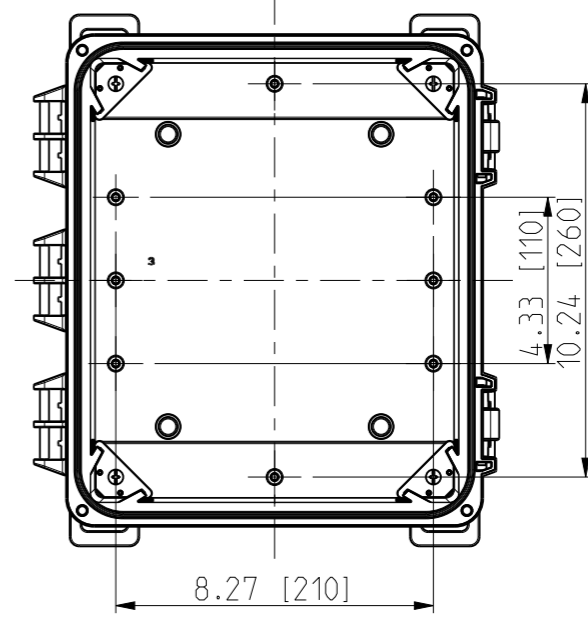

ID	Description	Date	By	Appr.
A		5.1.2018	KA	
B	Added more dimensions	14.09.2018	MTN	

FRONT VIEW WITH COVER REMOVED AND BACK PANEL DISPLAYED

FRONT VIEW WITH COVER REMOVED

Dimensions in inches [mm]

Material: Polycarbonate		Ensto Mat:		Replaces:	
<b>ENSTO</b> Ensto Finland Oy Ensto Smart Buildings				Replaced:	
Scale 1:5 A3	Date 5.1.2018 By KA Checked	UPC G121006HNL / UPC T121006HNL		Drw No: 000387121 B	
Sheet No: 1 (1)	Ctrl			Ref: Polybox	
Dimensional drawing				Code: UPC x121006HNL	