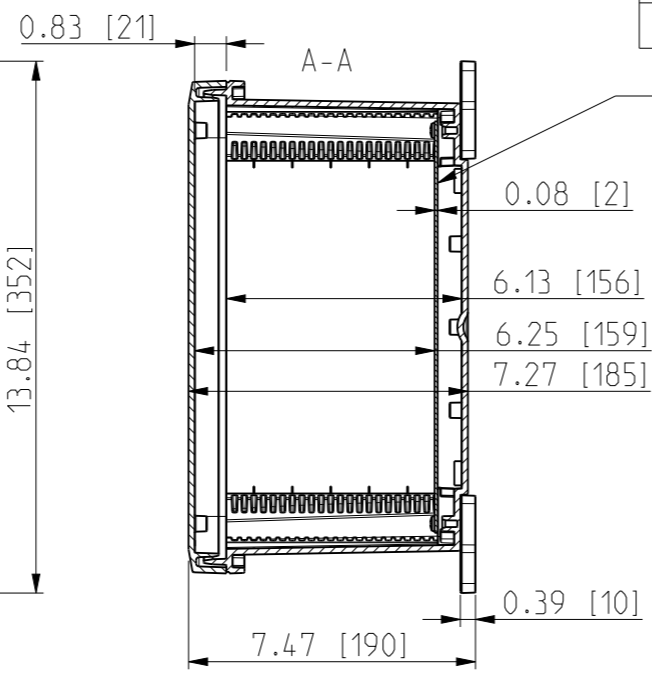

ID	Description	Date	By	Appr.
A		5.1.2018	KA	
B	Added more dimensions	14.09.2018	MTN	

FRONT VIEW WITH COVER REMOVED AND BACK PANEL DISPLAYED

FRONT VIEW WITH COVER REMOVED

Dimensions in inches [mm]

Material: Polycarbonate		Ensto Mat:		Replaces:	
<b>ENSTO</b> Ensto Finland Oy Ensto Smart Buildings				Replaced:	
Scale 1:5 A3	Date 5.1.2018 By KA Checked	UPC G121006HNL / UPC T121006HNL		Drw No: 000387121 B	
Sheet No: 1 (1)	Ctrl			Ref: Polybox	
Dimensional drawing				Code: UPC x121006HNL	