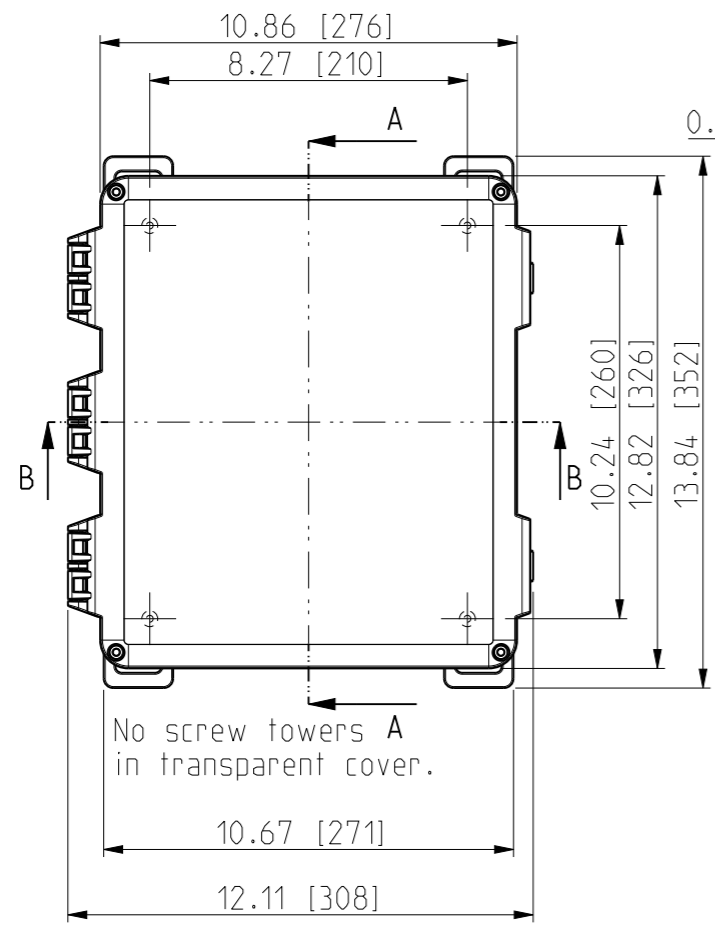

ID	Description	Date	By	Appr.
A		5.1.2018	KA	
B	Added more dimensions	14.09.2018	MTN	

FRONT VIEW WITH COVER REMOVED AND BACK PANEL DISPLAYED

FRONT VIEW WITH COVER REMOVED

Dimensions in inches [mm]

Material: Polycarbonate		Ensto Mat:		Replaces:	
<b>ENSTO</b> Ensto Finland Oy Ensto Smart Buildings				Replaced:	
Scale 1:5 A3	Date 5.1.2018 By KA Checked	UPC G121006HNL / UPC T121006HNL		Drw No: 000387121 B	
Sheet No: 1 (1)	Ctrl			Ref: Polybox	
Dimensional drawing				Code: UPC x121006HNL	