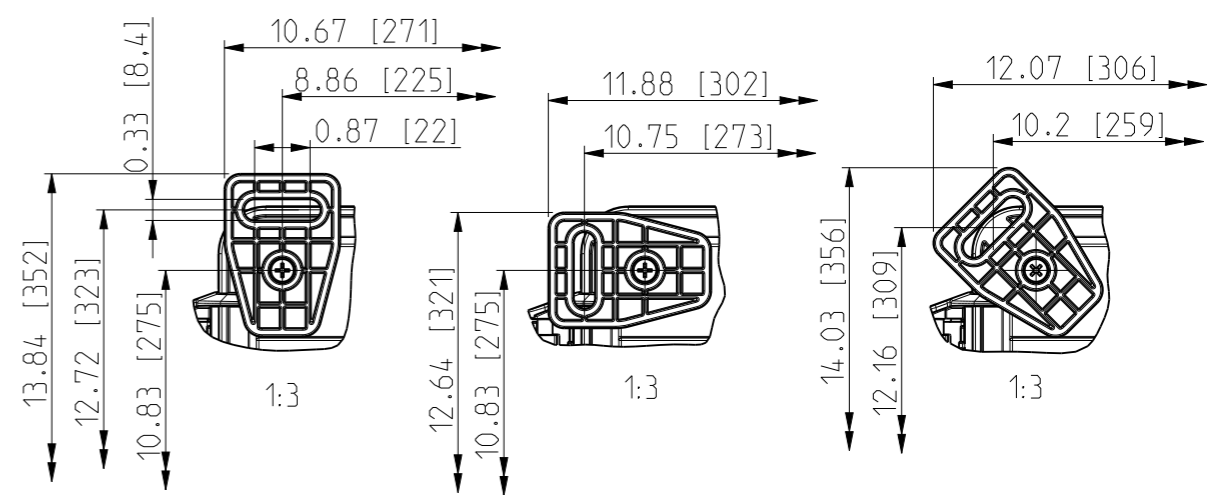

ID	Description	Date	By	Appr.
A		5.1.2018	KA	
B	Added more dimensions	14.09.2018	MTN	

FRONT VIEW WITH COVER REMOVED AND BACK PANEL DISPLAYED

FRONT VIEW WITH COVER REMOVED

Dimensions in inches [mm]

Material: Polycarbonate		Ensto Mat:		Replaces:	
<b>ENSTO</b> Ensto Finland Oy Ensto Smart Buildings				Replaced:	
Scale 1:5 A3	Date 5.1.2018 By KA Checked	UPC G121006HNL / UPC T121006HNL		Drw No: 000387121 B	
Sheet No: 1 (1)	Ctrl			Ref: Polybox	
Dimensional drawing				Code: UPC x121006HNL	