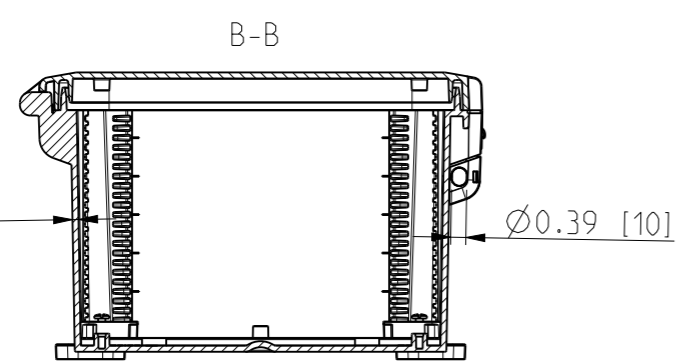

ID	Description	Date	By	Appr.
A		5.1.2018	KA	
B	Added more dimensions	14.09.2018	MTN	

FRONT VIEW WITH COVER REMOVED AND BACK PANEL DISPLAYED

FRONT VIEW WITH COVER REMOVED

Dimensions in inches [mm]

Material: Polycarbonate		Ensto Mat:		Replaces:	
<b>ENSTO</b> Ensto Finland Oy Ensto Smart Buildings				Replaced:	
Scale 1:5 A3	Date 5.1.2018 By KA Checked	UPC G121006HNL / UPC T121006HNL		Drw No: 000387121 B	
Sheet No: 1 (1)	Ctrl			Ref: Polybox	
Dimensional drawing				Code: UPC x121006HNL	