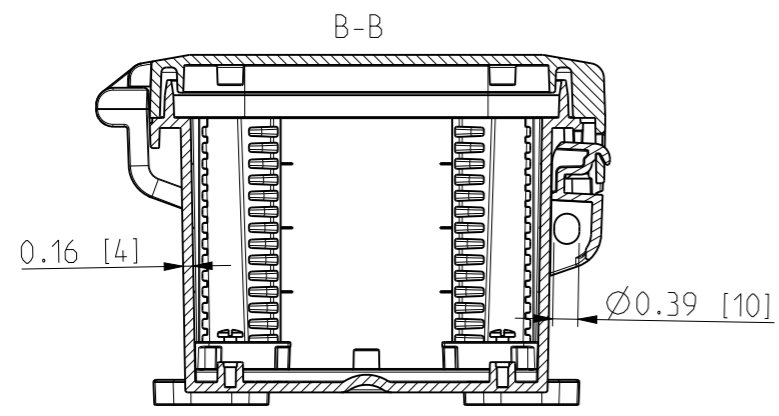

ID	Description	Date	By	Appr.
A		3.1.2018	KA	
B	More dimensions added.	11.09.2018	MTN	

FRONT VIEW WITH COVER REMOVED AND BACK PANEL DISPLAYED

FRONT VIEW WITH COVER REMOVED

Dimensions in inches [mm]

Material: Polycarbonate		Ensto Mat:		Replaces:
<b>ENSTO</b> Ensto Finland Oy Ensto Smart Buildings		UPCG080604HNL/UPCT080604HNL		Replaced:
Scale 1:3 A3	Date 3.1.2018 By KA Checked	Dimensional drawing		Drw No: 000386734 B
Sheet No: 1 (1)	Ctrl			Ref: Polybox
				Code: UPC x080604HNL