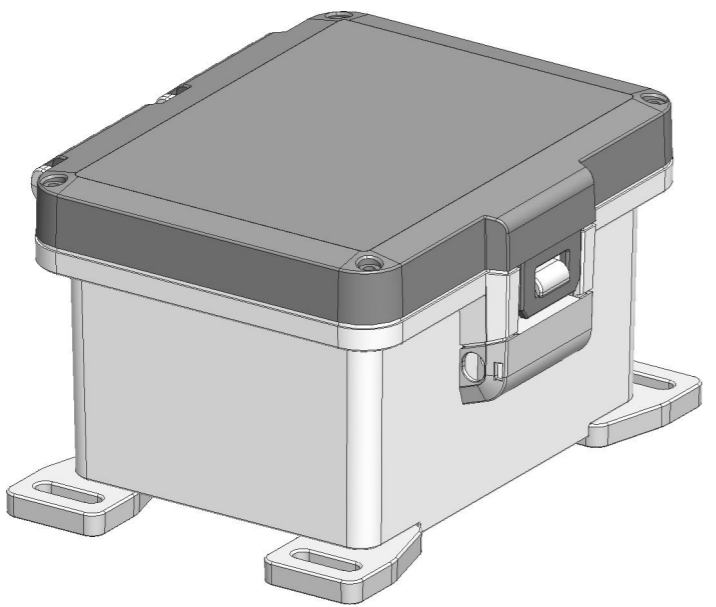

ID	Description	Date	By	Appr.
A		3.1.2018	KA	
B	More dimensions added.	11.09.2018	MTN	

FRONT VIEW WITH COVER REMOVED AND BACK PANEL DISPLAYED

FRONT VIEW WITH COVER REMOVED

Dimensions in inches [mm]

Material: Polycarbonate		Ensto Mat:		Replaces:
<b>ENSTO</b> Ensto Finland Oy Ensto Smart Buildings		UPCG080604HNL/UPCT080604HNL		Replaced:
Scale 1:3 A3	Date 3.1.2018 By KA Checked	Dimensional drawing		Drw No: 000386734 B
Sheet No: 1 (1)	Ctrl			Ref: Polybox
				Code: UPC x080604HNL