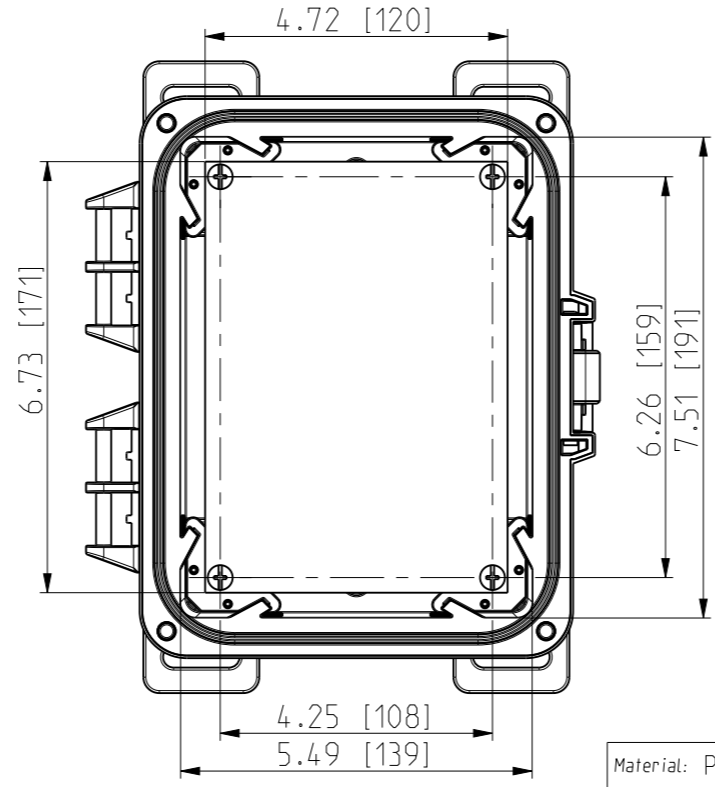

ID	Description	Date	By	Appr.
A		3.1.2018	KA	
B	More dimensions added.	11.09.2018	MTN	

FRONT VIEW WITH COVER REMOVED AND BACK PANEL DISPLAYED

FRONT VIEW WITH COVER REMOVED

Dimensions in inches [mm]

Material: Polycarbonate		Ensto Mat:		Replaces:
<b>ENSTO</b> Ensto Finland Oy Ensto Smart Buildings		UPCG080604HNL/UPCT080604HNL		Replaced:
Scale 1:3 A3	Date 3.1.2018 By KA Checked	Dimensional drawing		Drw No: 000386734 B
Sheet No: 1 (1)	Ctrl			Ref: Polybox
				Code: UPC x080604HNL