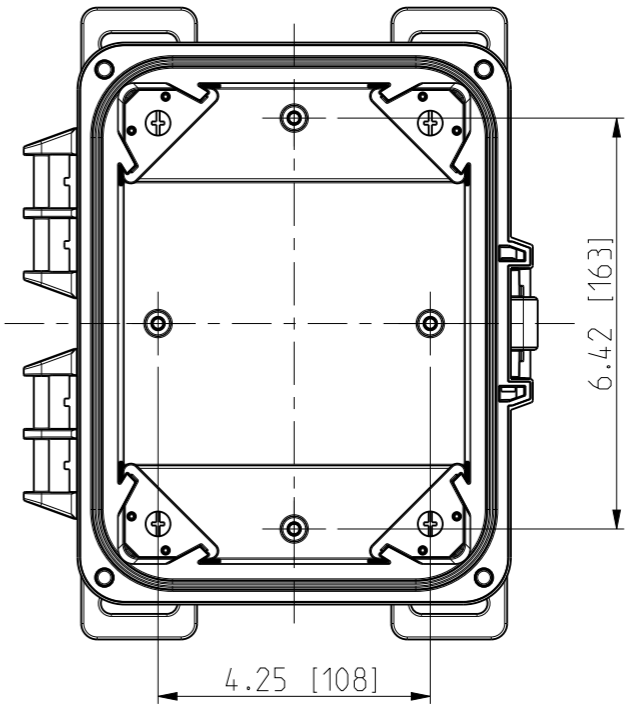

ID	Description	Date	By	Appr.
A		3.1.2018	KA	
B	More dimensions added.	11.09.2018	MTN	

FRONT VIEW WITH COVER REMOVED AND BACK PANEL DISPLAYED

FRONT VIEW WITH COVER REMOVED

Dimensions in inches [mm]

Material: Polycarbonate		Ensto Mat:		Replaces:
<b>ENSTO</b> Ensto Finland Oy Ensto Smart Buildings		UPCG080604HNL/UPCT080604HNL		Replaced:
Scale 1:3 A3	Date 3.1.2018 By KA Checked	Dimensional drawing		Drw No: 000386734 B
Sheet No: 1 (1)	Ctrl			Ref: Polybox
				Code: UPC x080604HNL