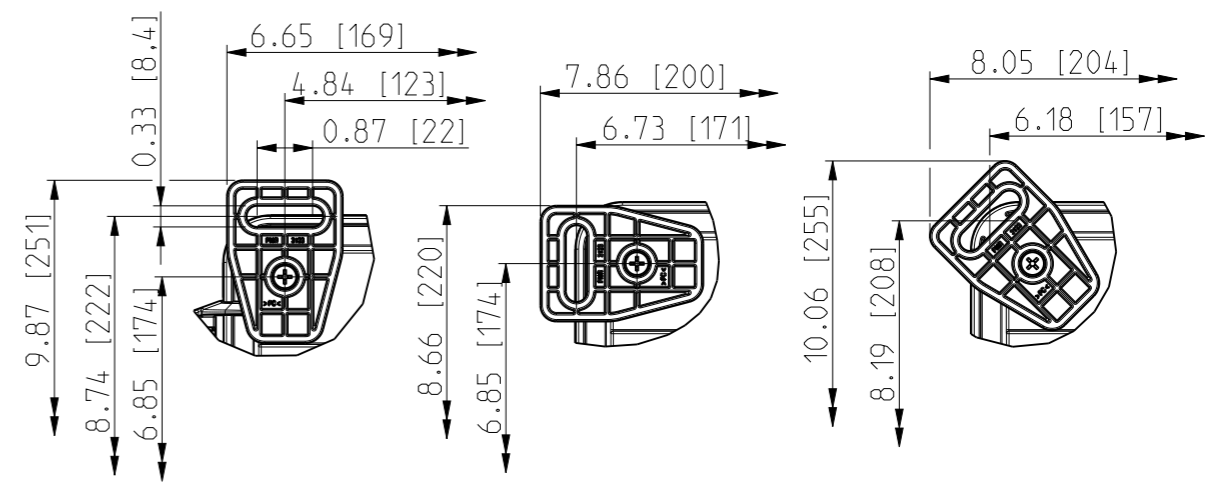

ID	Description	Date	By	Appr.
A		3.1.2018	KA	
B	More dimensions added.	11.09.2018	MTN	

FRONT VIEW WITH COVER REMOVED AND BACK PANEL DISPLAYED

FRONT VIEW WITH COVER REMOVED

Dimensions in inches [mm]

Material: Polycarbonate		Ensto Mat:		Replaces:
<b>ENSTO</b> Ensto Finland Oy Ensto Smart Buildings		UPCG080604HNL/UPCT080604HNL		Replaced:
Scale 1:3 A3	Date 3.1.2018 By KA Checked	Dimensional drawing		Drw No: 000386734 B
Sheet No: 1 (1)	Ctrl			Ref: Polybox
				Code: UPC x080604HNL