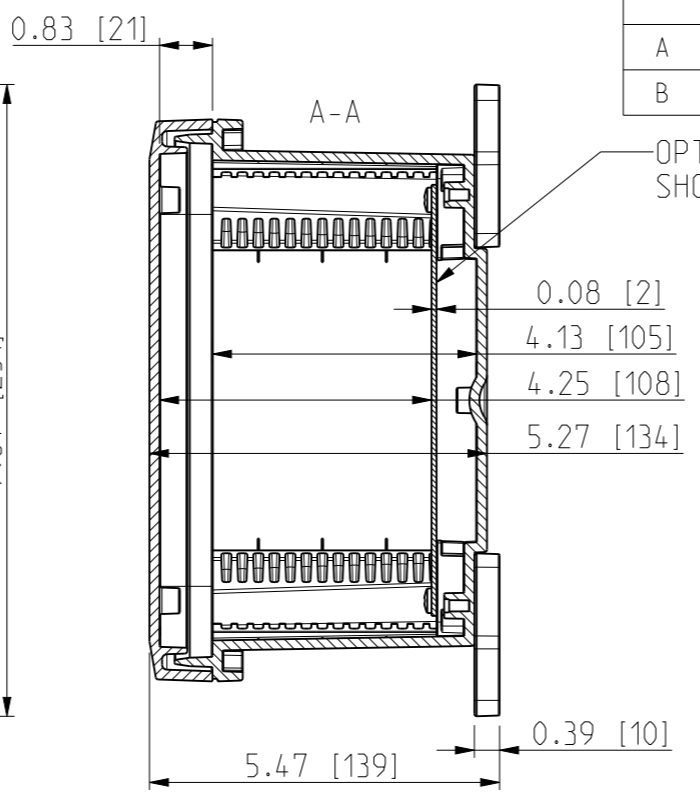

ID	Description	Date	By	Appr.
A		3.1.2018	KA	
B	More dimensions added.	11.09.2018	MTN	

FRONT VIEW WITH COVER REMOVED AND BACK PANEL DISPLAYED

FRONT VIEW WITH COVER REMOVED

Dimensions in inches [mm]

Material: Polycarbonate		Ensto Mat:		Replaces:
<b>ENSTO</b> Ensto Finland Oy Ensto Smart Buildings		UPCG080604HNL/UPCT080604HNL		Replaced:
Scale 1:3 A3	Date 3.1.2018 By KA Checked	Dimensional drawing		Drw No: 000386734 B
Sheet No: 1 (1)	Ctrl			Ref: Polybox
				Code: UPC x080604HNL