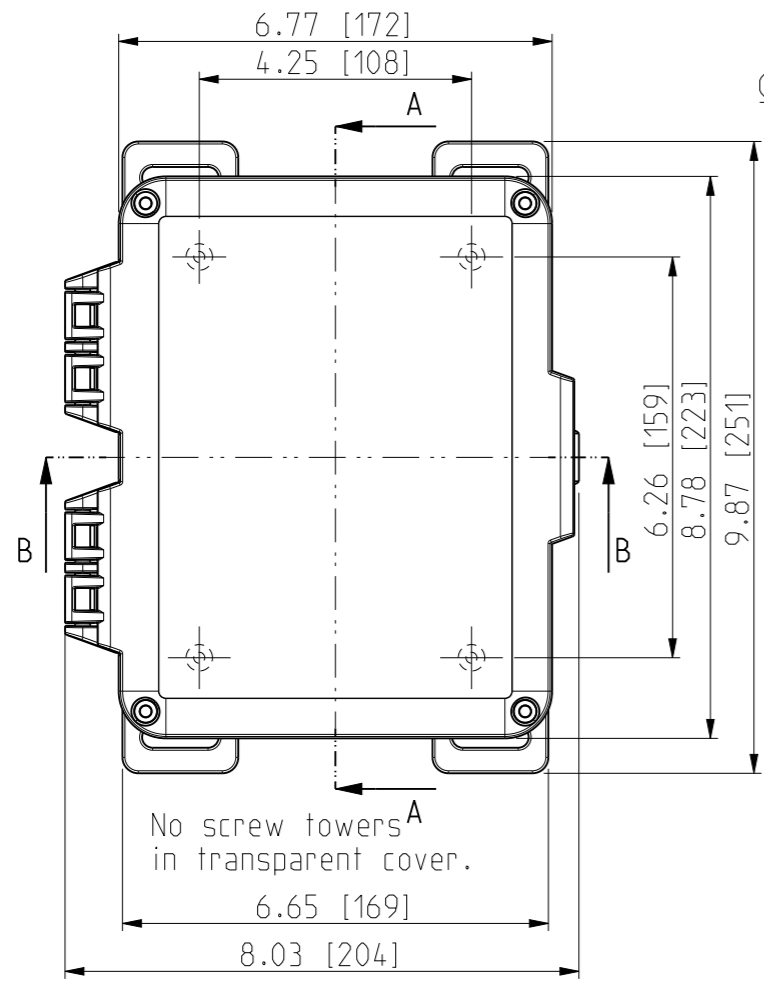

ID	Description	Date	By	Appr.
A		3.1.2018	KA	
B	More dimensions added.	11.09.2018	MTN	

FRONT VIEW WITH COVER REMOVED AND BACK PANEL DISPLAYED

FRONT VIEW WITH COVER REMOVED

Dimensions in inches [mm]

Material: Polycarbonate		Ensto Mat:		Replaces:
<b>ENSTO</b> Ensto Finland Oy Ensto Smart Buildings		UPCG080604HNL/UPCT080604HNL		Replaced:
Scale 1:3 A3	Date 3.1.2018 By KA Checked	Dimensional drawing		Drw No: 000386734 B
Sheet No: 1 (1)	Ctrl			Ref: Polybox
				Code: UPC x080604HNL