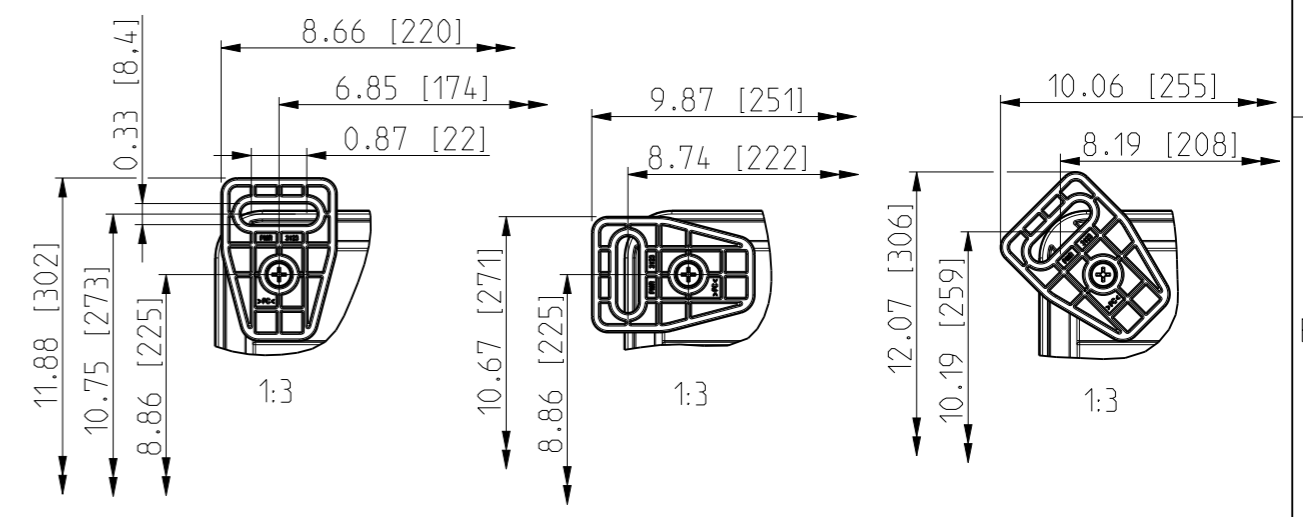

ID	Description	Date	By	Appr.
A		4.1.2018	KA	
B	More dimensions added.	13.09.2018	MTN	

No screw towers in transparent cover.

OPTIONAL BACK PANEL SHOWN

FRONT VIEW WITH COVER REMOVED

FRONT VIEW WITH COVER REMOVED AND BACK PANEL DISPLAYED

Dimensions in inches [mm]

Material: Polycarbonate		Ensto Mat:		Replaces:	
ENSTO Ensto Finland Oy Ensto Smart Buildings				Replaced:	
Scale 1:4 A3	Date 4.1.2018 By KA Checked	UPCG100806/UPCT100806 Dimensional drawing		Drw No: 000386958 B	
Sheet No: 1 (1)	Ctrl			Ref: Polybox	
				Code: UPCx100806	