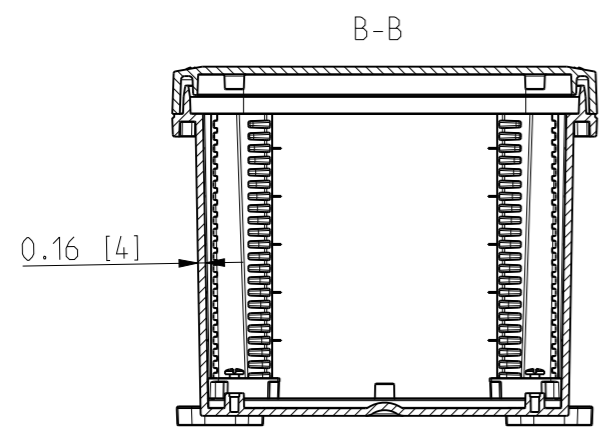

ID	Description	Date	By	Appr.
A		4.1.2018	KA	
B	More dimensions added.	13.09.2018	MTN	

No screw towers in transparent cover.

OPTIONAL BACK PANEL SHOWN

FRONT VIEW WITH COVER REMOVED

FRONT VIEW WITH COVER REMOVED AND BACK PANEL DISPLAYED

Dimensions in inches [mm]

Material: Polycarbonate		Ensto Mat:		Replaces:	
ENSTO Ensto Finland Oy Ensto Smart Buildings				Replaced:	
Scale 1:4 A3	Date 4.1.2018 By KA Checked	UPCG100806/UPCT100806 Dimensional drawing		Drw No: 000386958 B	
Sheet No: 1 (1)	Ctrl			Ref: Polybox	
				Code: UPCx100806	