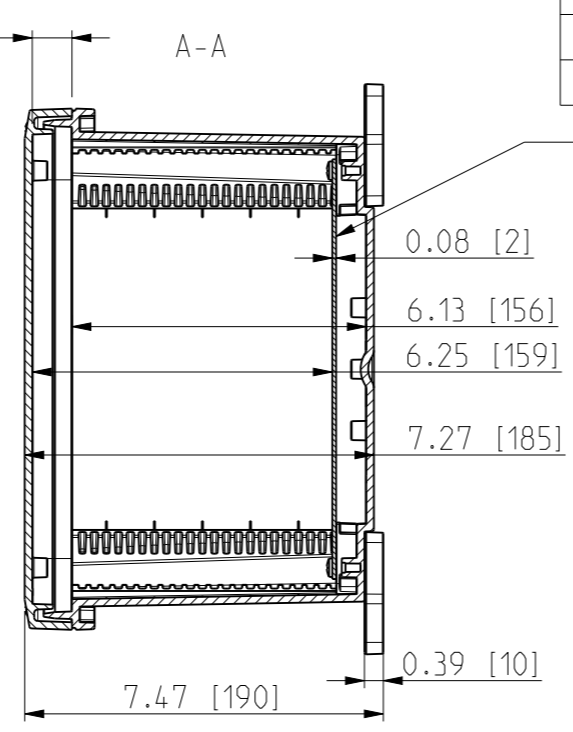

ID	Description	Date	By	Appr.
A		4.1.2018	KA	
B	More dimensions added.	13.09.2018	MTN	

No screw towers in transparent cover.

OPTIONAL BACK PANEL SHOWN

FRONT VIEW WITH COVER REMOVED

FRONT VIEW WITH COVER REMOVED AND BACK PANEL DISPLAYED

Dimensions in inches [mm]

Material: Polycarbonate		Ensto Mat:		Replaces:	
ENSTO Ensto Finland Oy Ensto Smart Buildings				Replaced:	
Scale 1:4 A3	Date 4.1.2018 By KA Checked	UPCG100806/UPCT100806 Dimensional drawing		Drw No: 000386958 B	
Sheet No: 1 (1)	Ctrl			Ref: Polybox	
				Code: UPCx100806	