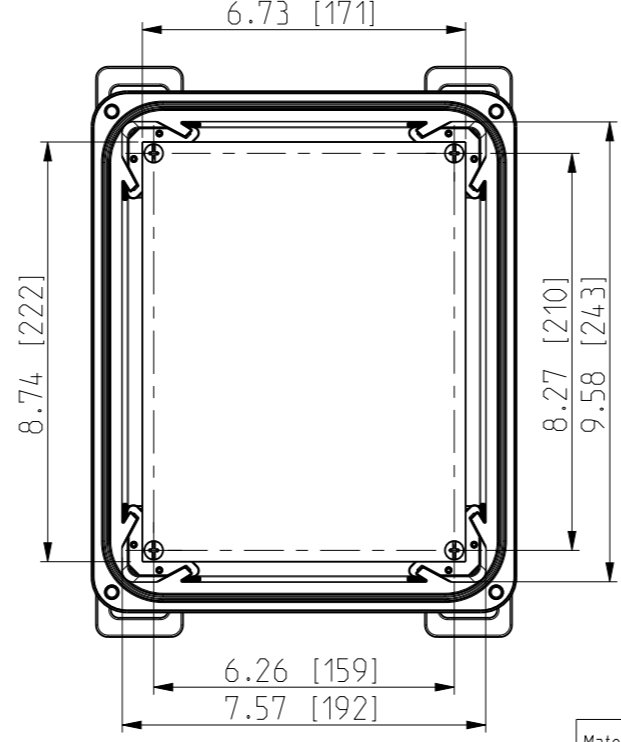

ID	Description	Date	By	Appr.
A		4.1.2018	KA	
B	More dimensions added.	13.09.2018	MTN	

No screw towers in transparent cover.

OPTIONAL BACK PANEL SHOWN

FRONT VIEW WITH COVER REMOVED

FRONT VIEW WITH COVER REMOVED AND BACK PANEL DISPLAYED

Dimensions in inches [mm]

Material: Polycarbonate		Ensto Mat:		Replaces:	
ENSTO Ensto Finland Oy Ensto Smart Buildings				Replaced:	
Scale 1:4 A3	Date 4.1.2018 By KA Checked	UPCG100806/UPCT100806 Dimensional drawing		Drw No: 000386958 B	
Sheet No: 1 (1)	Ctrl			Ref: Polybox	
				Code: UPCx100806	