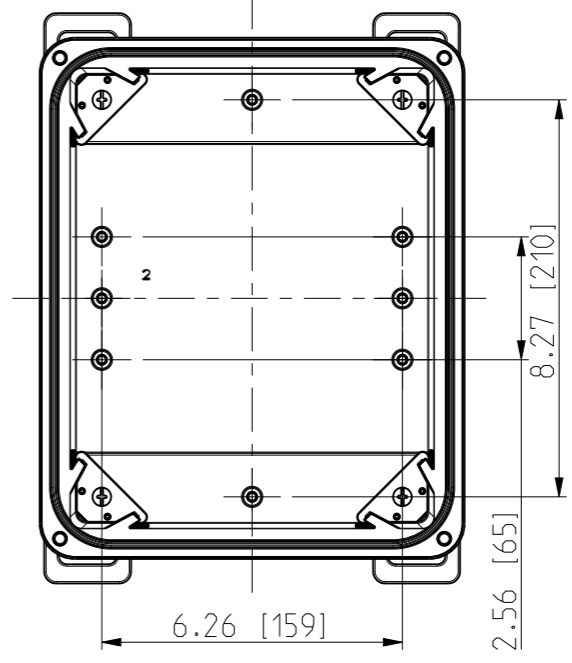

ID	Description	Date	By	Appr.
A		4.1.2018	KA	
B	More dimensions added.	13.09.2018	MTN	

No screw towers in transparent cover.

OPTIONAL BACK PANEL SHOWN

FRONT VIEW WITH COVER REMOVED

FRONT VIEW WITH COVER REMOVED AND BACK PANEL DISPLAYED

Dimensions in inches [mm]

Material: Polycarbonate		Ensto Mat:		Replaces:	
ENSTO Ensto Finland Oy Ensto Smart Buildings				Replaced:	
Scale 1:4 A3	Date 4.1.2018 By KA Checked	UPCG100806/UPCT100806 Dimensional drawing		Drw No: 000386958 B	
Sheet No: 1 (1)	Ctrl			Ref: Polybox	
				Code: UPCx100806	