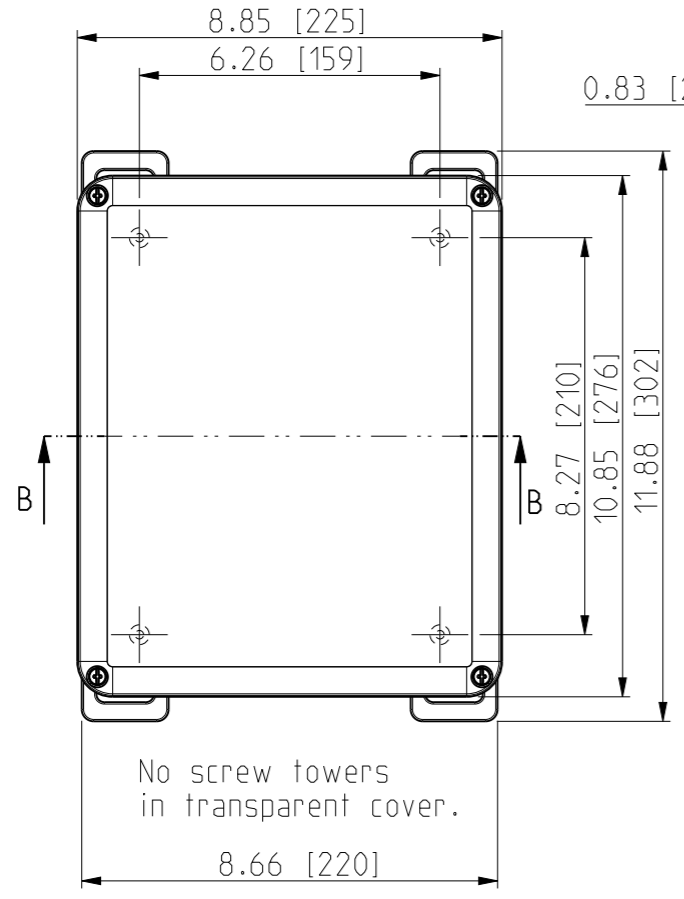

ID	Description	Date	By	Appr.
A		4.1.2018	KA	
B	More dimensions added.	13.09.2018	MTN	

No screw towers in transparent cover.

OPTIONAL BACK PANEL SHOWN

FRONT VIEW WITH COVER REMOVED

FRONT VIEW WITH COVER REMOVED AND BACK PANEL DISPLAYED

Dimensions in inches [mm]

Material: Polycarbonate		Ensto Mat:		Replaces:	
ENSTO Ensto Finland Oy Ensto Smart Buildings				Replaced:	
Scale 1:4 A3	Date 4.1.2018 By KA Checked	UPCG100806/UPCT100806 Dimensional drawing		Drw No: 000386958 B	
Sheet No: 1 (1)	Ctrl			Ref: Polybox	
				Code: UPCx100806	