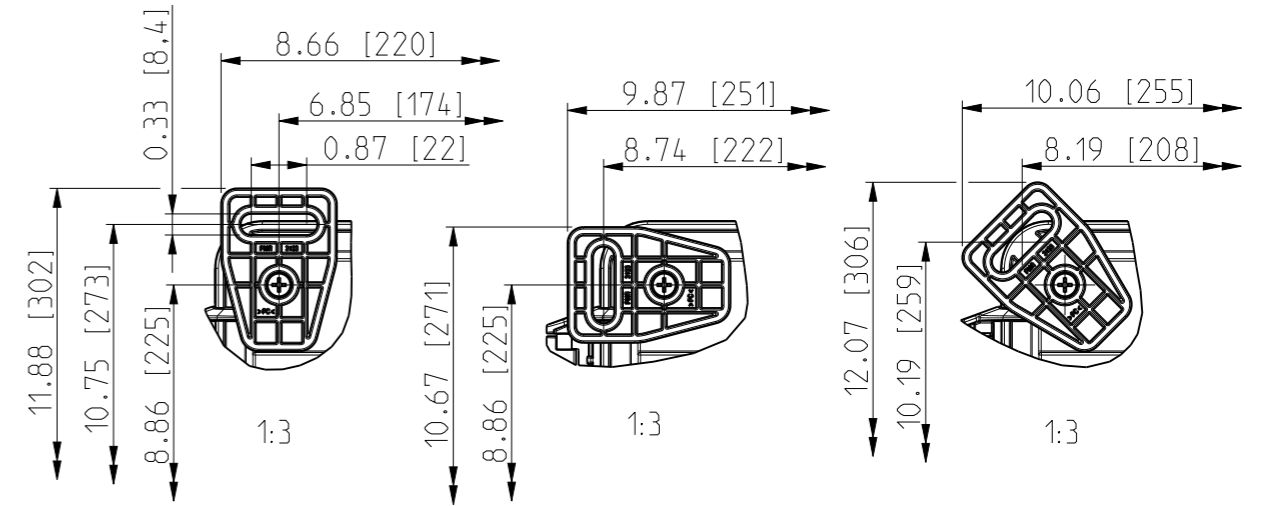

ID	Description	Date	By	Appr.
A	New drawing	13.09.2018	MTN	

FRONT VIEW WITH COVER REMOVED

FRONT VIEW WITH COVER REMOVED AND BACK PANEL DISPLAYED

Dimensions in inches [mm]

Material: Polycarbonate		Ensto Mat:		Replaces:	
ENSTO Ensto Finland Oy Ensto Smart Buildings				UPCG100806HML/UPC T100806HML	
Scale 1:4 A3	Date 13.09.18 By MTN Checked	Dimensional drawing		Replaced:	
Sheet No: 1 (1)	Ctrl			Drw No: 000439620 A	
				Ref: Polybox	
				Code: UPC x100806HML	