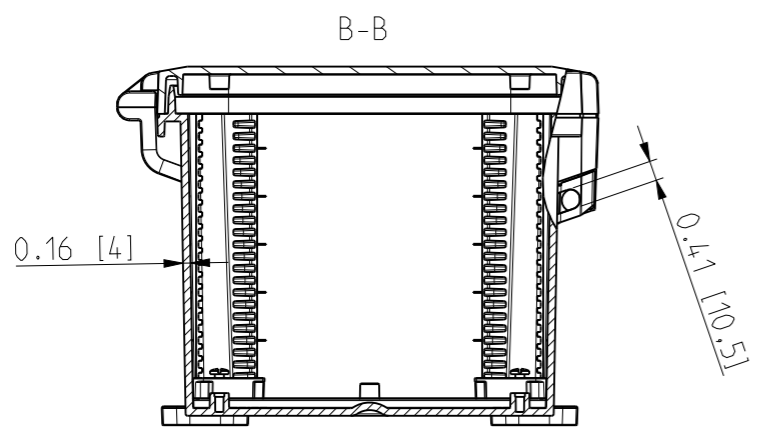

ID	Description	Date	By	Appr.
A	New drawing	13.09.2018	MTN	

FRONT VIEW WITH COVER REMOVED

FRONT VIEW WITH COVER REMOVED AND BACK PANEL DISPLAYED

Dimensions in inches [mm]

Material: Polycarbonate		Ensto Mat:		Replaces:	
ENSTO Ensto Finland Oy Ensto Smart Buildings				UPCG100806HML/UPC T100806HML	
Scale 1:4 A3	Date 13.09.18 By MTN Checked	Dimensional drawing		Replaced:	
Sheet No: 1 (1)	Ctrl			Drw No: 000439620 A	
				Ref: Polybox	
				Code: UPC x100806HML	