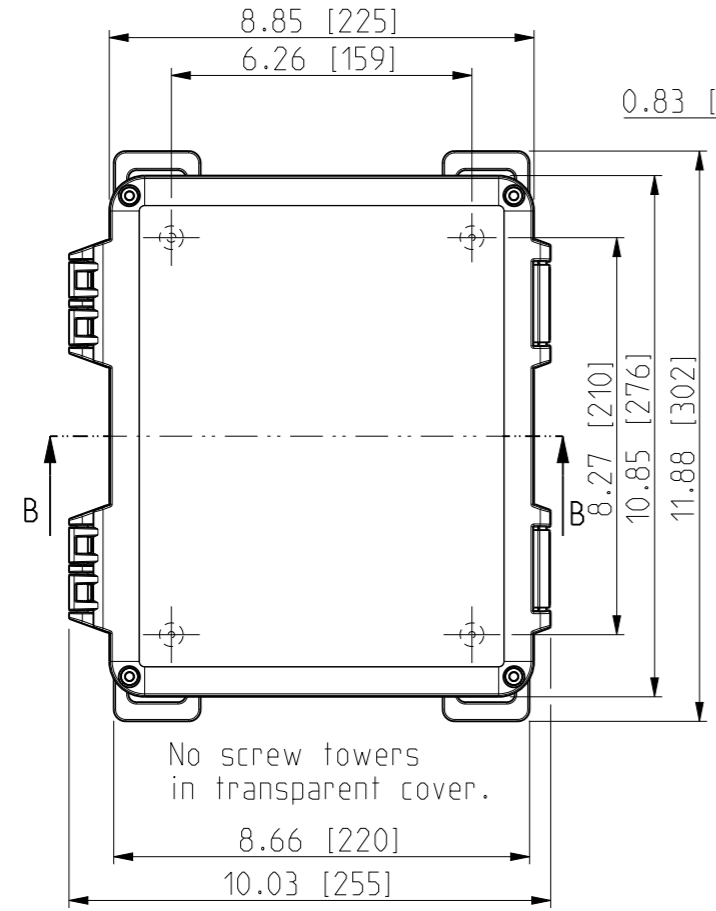

ID	Description	Date	By	Appr.
A	New drawing	13.09.2018	MTN	

FRONT VIEW WITH COVER REMOVED

FRONT VIEW WITH COVER REMOVED AND BACK PANEL DISPLAYED

Dimensions in inches [mm]

Material: Polycarbonate		Ensto Mat:		Replaces:	
ENSTO Ensto Finland Oy Ensto Smart Buildings				UPCG100806HML/UPC T100806HML	
Scale 1:4 A3	Date 13.09.18 By MTN Checked	Dimensional drawing		Replaced:	
Sheet No: 1 (1)	Ctrl			Drw No: 000439620 A	
				Ref: Polybox	
				Code: UPC x100806HML	