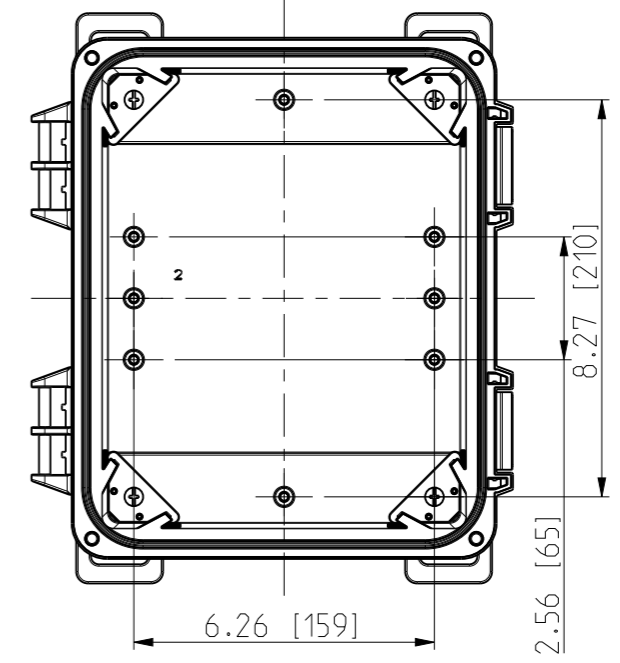

ID	Description	Date	By	Appr.
A	New drawing	13.09.2018	MTN	

FRONT VIEW WITH COVER REMOVED

FRONT VIEW WITH COVER REMOVED AND BACK PANEL DISPLAYED

Dimensions in inches [mm]

Material: Polycarbonate		Ensto Mat:		Replaces:	
ENSTO Ensto Finland Oy Ensto Smart Buildings				UPCG100806HML/UPC T100806HML	
Scale 1:4 A3	Date 13.09.18 By MTN Checked	Dimensional drawing		Replaced:	
Sheet No: 1 (1)	Ctrl			Drw No: 000439620 A	
				Ref: Polybox	
				Code: UPC x100806HML	