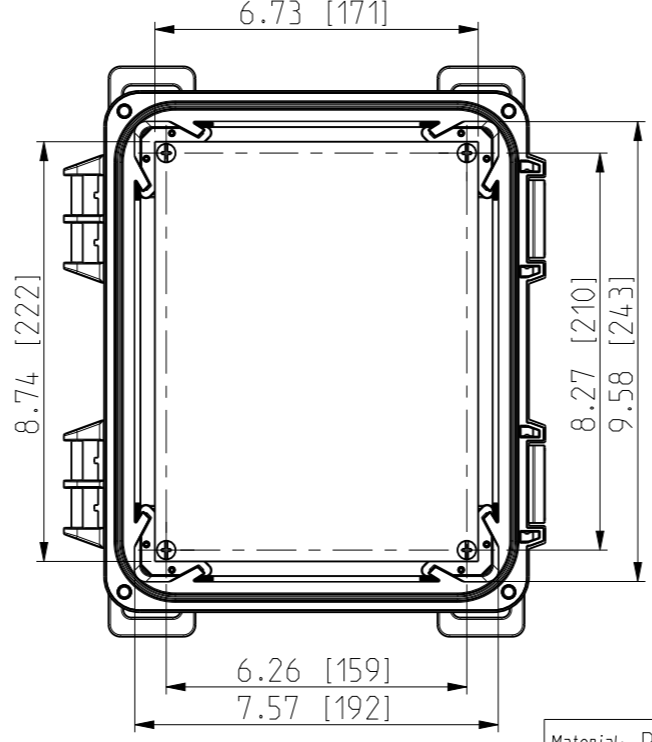

ID	Description	Date	By	Appr.
A	New drawing	13.09.2018	MTN	

FRONT VIEW WITH COVER REMOVED

FRONT VIEW WITH COVER REMOVED AND BACK PANEL DISPLAYED

Dimensions in inches [mm]

Material: Polycarbonate		Ensto Mat:		Replaces:	
ENSTO Ensto Finland Oy Ensto Smart Buildings				UPCG100806HML/UPC T100806HML	
Scale 1:4 A3	Date 13.09.18 By MTN Checked	Dimensional drawing		Replaced:	
Sheet No: 1 (1)	Ctrl			Drw No: 000439620 A	
				Ref: Polybox	
				Code: UPC x100806HML	