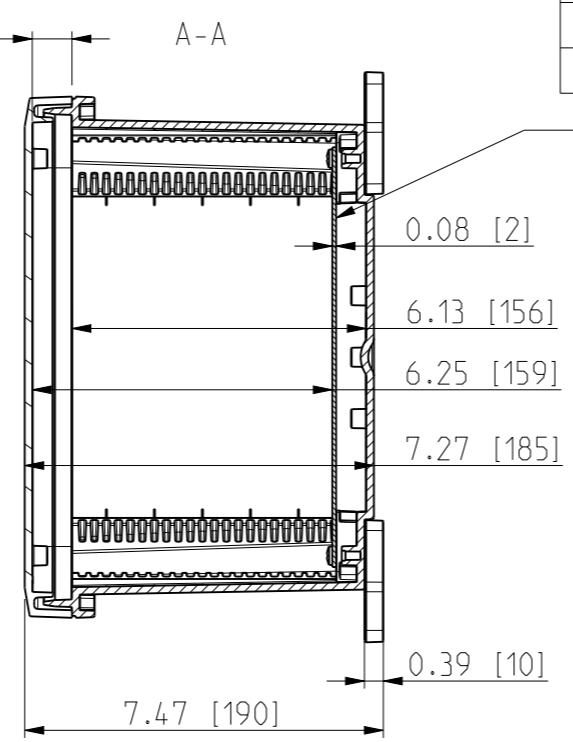

ID	Description	Date	By	Appr.
A	New drawing	13.09.2018	MTN	

FRONT VIEW WITH COVER REMOVED

FRONT VIEW WITH COVER REMOVED AND BACK PANEL DISPLAYED

Dimensions in inches [mm]

Material: Polycarbonate		Ensto Mat:		Replaces:	
ENSTO Ensto Finland Oy Ensto Smart Buildings				UPCG100806HML/UPC T100806HML	
Scale 1:4 A3	Date 13.09.18 By MTN Checked	Dimensional drawing		Replaced:	
Sheet No: 1 (1)	Ctrl			Drw No: 000439620 A	
				Ref: Polybox	
				Code: UPC x100806HML	