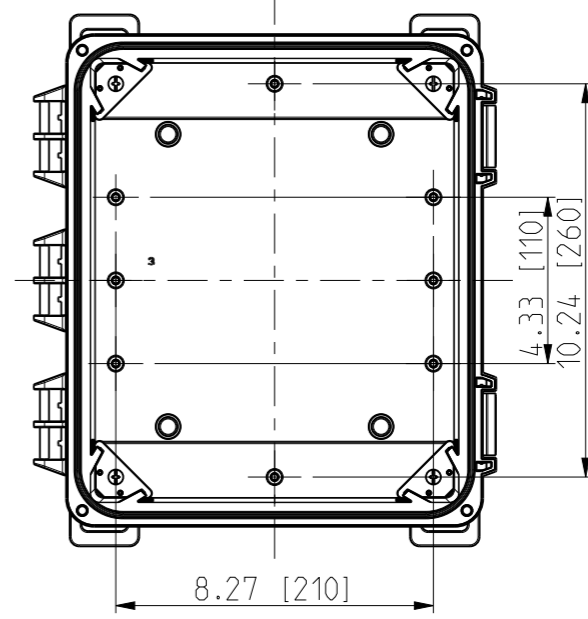

ID	Description	Date	By	Appr.
A	New drawing	17.09.2018	MTN	

OPTIONAL BACK PANEL SHOWN

FRONT VIEW WITH COVER REMOVED AND BACK PANEL DISPLAYED

FRONT VIEW WITH COVER REMOVED

Dimensions in inches [mm]

Material: Polycarbonate		Ensto Mat:	
ENSTO Ensto Finland Oy Ensto Smart Buildings		UPC G121006HML / UPC T121006HML	
Scale 1:5 A3	Date 17.09.18 By MTN Checked	Dimensional drawing	
Sheet No: 1 (1)	Ctrl		
Replaces:		Replaced:	
Replaces:		Replaced:	
Draw No: 000439752 A		Ref: Polybox	
Code: UPC x121006HML			