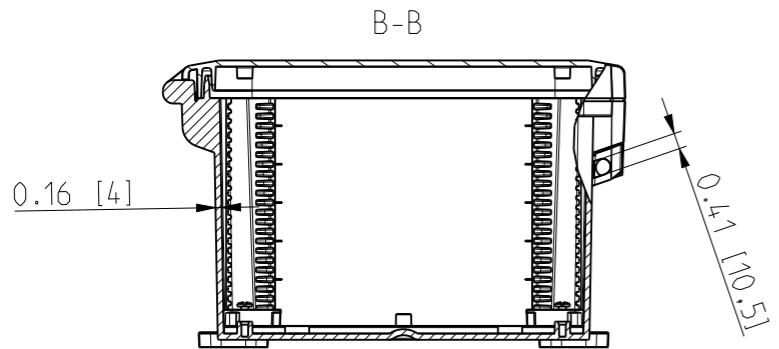

ID	Description	Date	By	Appr.
A	New drawing	17.09.2018	MTN	

OPTIONAL BACK PANEL SHOWN

FRONT VIEW WITH COVER REMOVED AND BACK PANEL DISPLAYED

FRONT VIEW WITH COVER REMOVED

Dimensions in inches [mm]

Material: Polycarbonate		Ensto Mat:	
ENSTO Ensto Finland Oy Ensto Smart Buildings		UPC G121006HML / UPC T121006HML	
Scale 1:5 A3	Date 17.09.18 By MTN Checked	Dimensional drawing	
Sheet No: 1 (1)	Ctrl		
Replaces:		Replaced:	
Replaces:		Replaced:	
Draw No: 000439752 A		Ref: Polybox	
Code: UPC x121006HML			