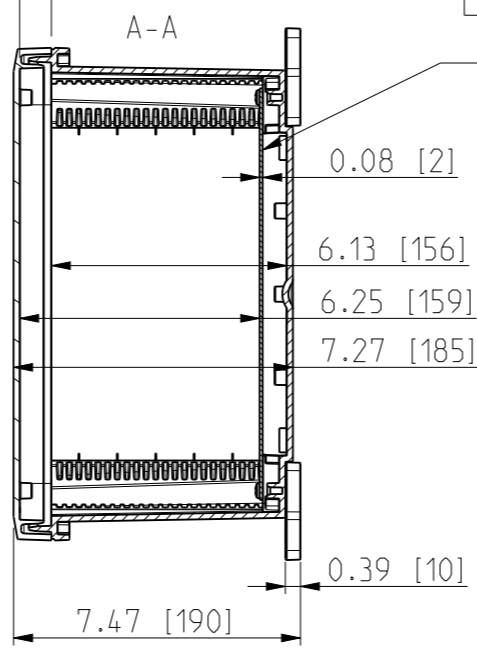

ID	Description	Date	By	Appr.
A	New drawing	17.09.2018	MTN	

OPTIONAL BACK PANEL SHOWN

FRONT VIEW WITH COVER REMOVED AND BACK PANEL DISPLAYED

FRONT VIEW WITH COVER REMOVED

Dimensions in inches [mm]

Material: Polycarbonate		Ensto Mat:	
ENSTO Ensto Finland Oy Ensto Smart Buildings		UPC G121006HML / UPC T121006HML	
Scale 1:5 A3	Date 17.09.18 By MTN Checked	Dimensional drawing	
Sheet No: 1 (1)	Ctrl		
Replaces:		Replaced:	
Replaces:		Replaced:	
Draw No: 000439752 A		Ref: Polybox	
Code: UPC x121006HML			