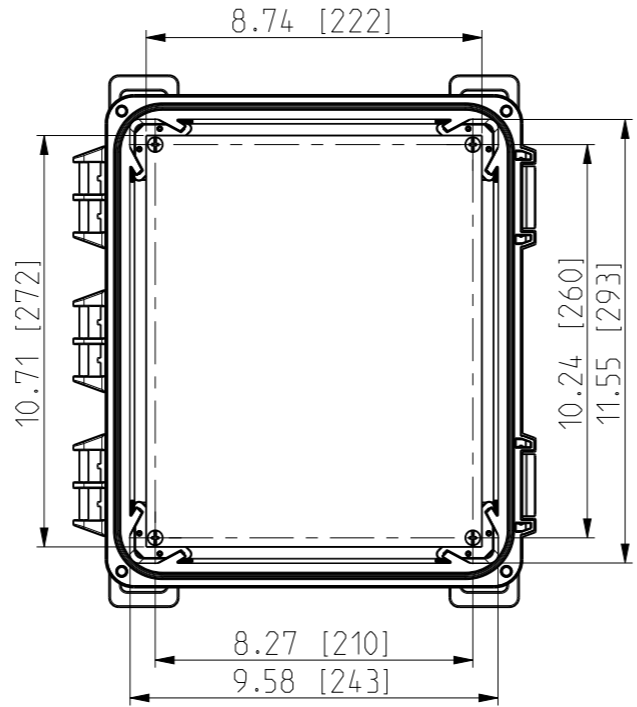

ID	Description	Date	By	Appr.
A	New drawing	17.09.2018	MTN	

OPTIONAL BACK PANEL SHOWN

FRONT VIEW WITH COVER REMOVED AND BACK PANEL DISPLAYED

FRONT VIEW WITH COVER REMOVED

Dimensions in inches [mm]

Material: Polycarbonate		Ensto Mat:	
ENSTO Ensto Finland Oy Ensto Smart Buildings		UPC G121006HML / UPC T121006HML	
Scale 1:5 A3	Date 17.09.18 By MTN Checked	Dimensional drawing	
Sheet No: 1 (1)	Ctrl		
Replaces:		Replaced:	
Replaces:		Replaced:	
Draw No: 000439752 A		Ref: Polybox	
Code: UPC x121006HML			