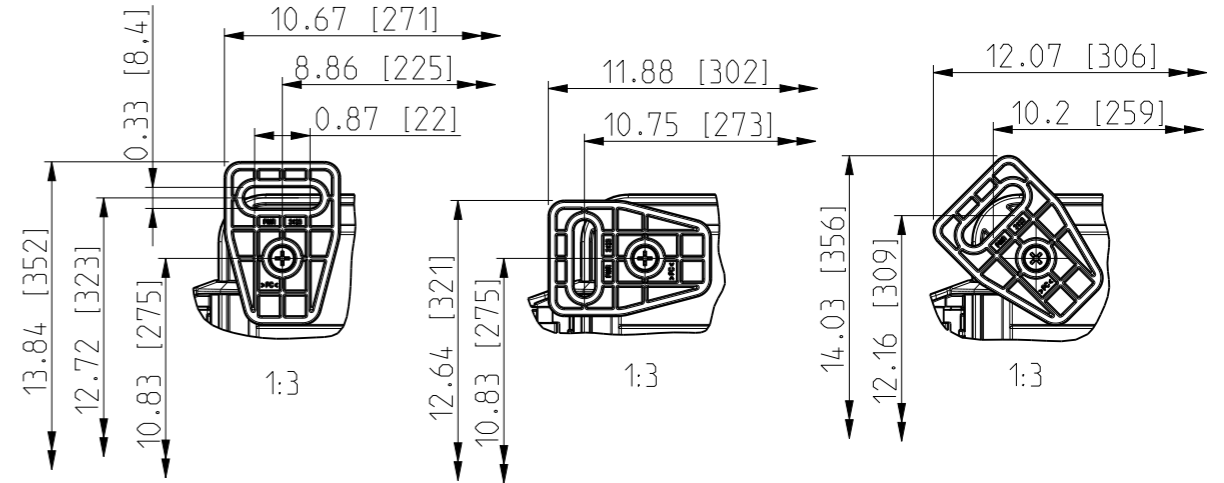

ID	Description	Date	By	Appr.
A	New drawing	17.09.2018	MTN	

OPTIONAL BACK PANEL SHOWN

FRONT VIEW WITH COVER REMOVED AND BACK PANEL DISPLAYED

FRONT VIEW WITH COVER REMOVED

Dimensions in inches [mm]

Material: Polycarbonate		Ensto Mat:	
ENSTO Ensto Finland Oy Ensto Smart Buildings		UPC G121006HML / UPC T121006HML	
Scale 1:5 A3	Date 17.09.18 By MTN Checked	Dimensional drawing	
Sheet No: 1 (1)	Ctrl		
Replaces:		Replaced:	
Replaces:		Replaced:	
Draw No: 000439752 A		Ref: Polybox	
Code: UPC x121006HML			