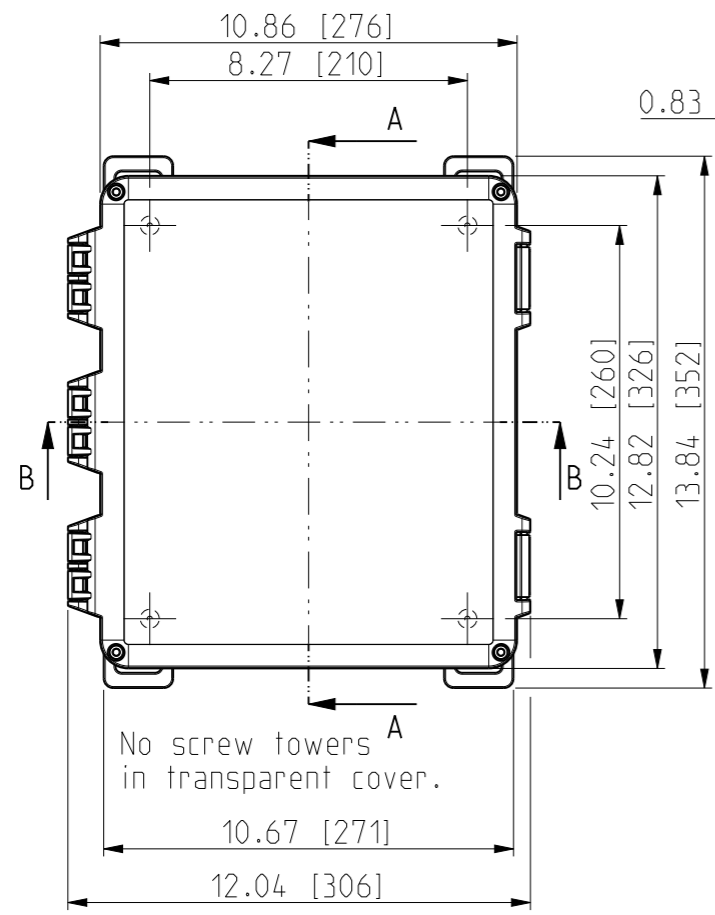

ID	Description	Date	By	Appr.
A	New drawing	17.09.2018	MTN	

OPTIONAL BACK PANEL SHOWN

FRONT VIEW WITH COVER REMOVED AND BACK PANEL DISPLAYED

FRONT VIEW WITH COVER REMOVED

Dimensions in inches [mm]

Material: Polycarbonate		Ensto Mat:	
ENSTO Ensto Finland Oy Ensto Smart Buildings		UPC G121006HML / UPC T121006HML	
Scale 1:5 A3	Date 17.09.18 By MTN Checked	Dimensional drawing	
Sheet No: 1 (1)	Ctrl		
Replaces:		Replaced:	
Replaces:		Replaced:	
Draw No: 000439752 A		Ref: Polybox	
Code: UPC x121006HML			