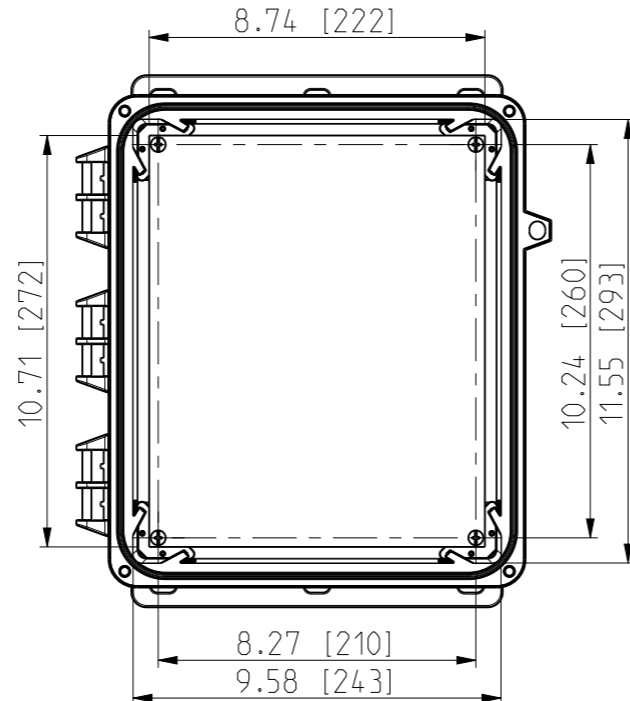

FRONT VIEW  
WITH COVER REMOVED  
AND BACK PANEL DISPLAYED

FRONT VIEW  
WITH COVER REMOVED

Dimensions in inches [mm]

ID	Description	Date	By	Appr.
A		5.1.2018	KA	
B	Added more dimensions.	14.09.2018	MTN	

Material: Polycarbonate		Ensto Mat:		Replaces:
<b>ENSTO</b> Ensto Finland Oy Ensto Smart Buildings				Replaced:
Scale 1:5 A3	Date 5.1.2018 By KA Checked	UPC G121006HSF / UPC T121006HSF Dimensional drawing		Drw No: 000387037 B
Sheet No: 1 (1)	Ctrl			Ref: Polybox
				Code: UPC x121006HSF