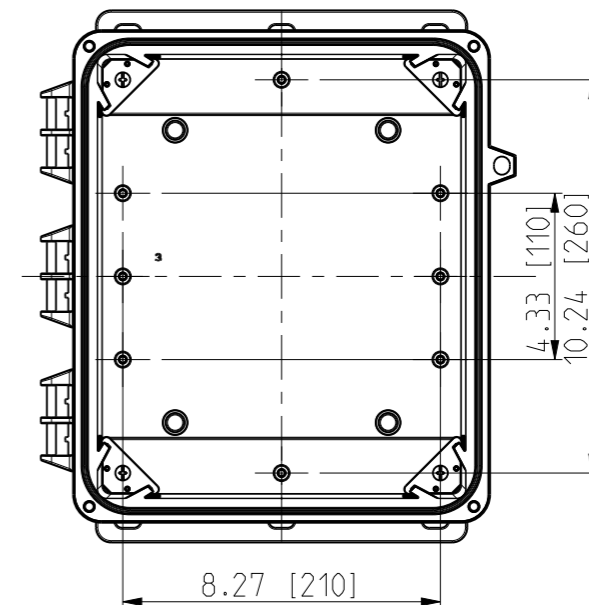

FRONT VIEW  
WITH COVER REMOVED  
AND BACK PANEL DISPLAYED

FRONT VIEW  
WITH COVER REMOVED

Dimensions in inches [mm]

ID	Description	Date	By	Appr.
A		5.1.2018	KA	
B	Added more dimensions.	14.09.2018	MTN	

Material: Polycarbonate		Ensto Mat:		Replaces:
<b>ENSTO</b> Ensto Finland Oy Ensto Smart Buildings				Replaced:
Scale 1:5 A3	Date 5.1.2018 By KA Checked	UPC G121006HSF / UPC T121006HSF Dimensional drawing		Drw No: 000387037 B
Sheet No: 1 (1)	Ctrl			Ref: Polybox
				Code: UPC x121006HSF