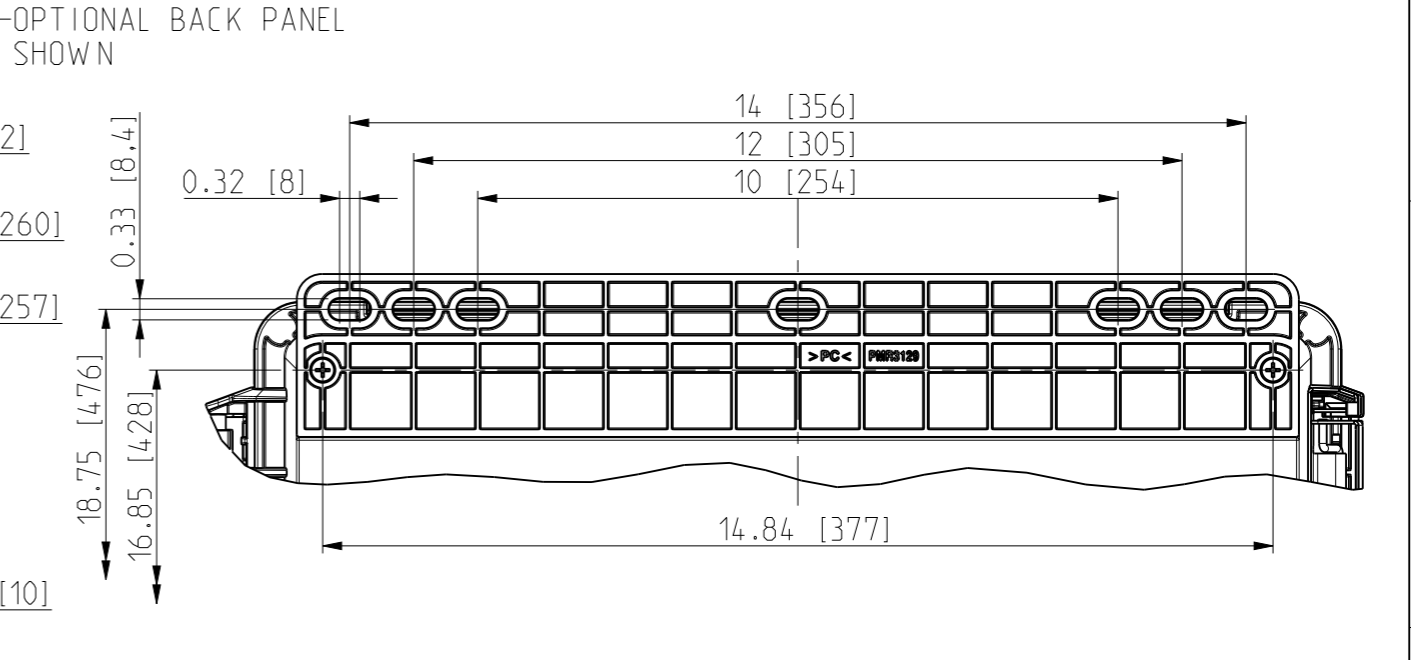

ID	Description	Date	By	Appr.
A	New drawing	17.09.2018	MTN	

Dimensions in inches [mm]

Material: Polycarbonate		Ensto Mat:	
ENSTO Ensto Finland Oy Ensto Smart Buildings		UPCG181610HMLF/UPC T181610HMLF	
Scale 1:6 A3	Date 17.09.18 By MTN Checked	Dimensional drawing	
Sheet No: 1 (1)	Ctrl		
Replaces:		Replaced:	
Drw No: 000439813 A		Ref: Polybox	
Code: UPCx181610HMLF			