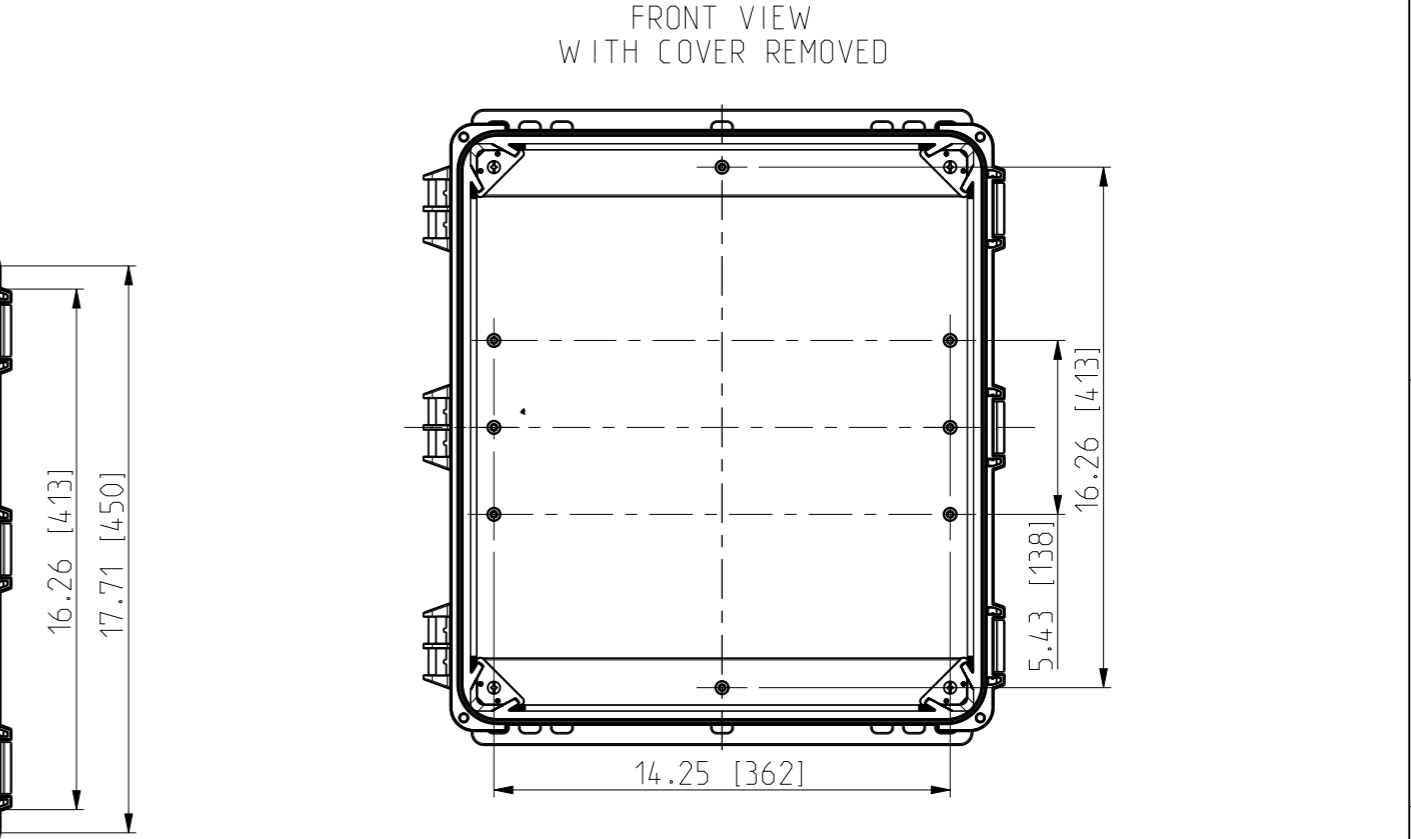

ID	Description	Date	By	Appr.
A	New drawing	17.09.2018	MTN	

Dimensions in inches [mm]

Material: Polycarbonate		Ensto Mat:	
ENSTO Ensto Finland Oy Ensto Smart Buildings		UPCG181610HMLF/UPC T181610HMLF	
Scale 1:6 A3	Date 17.09.18 By MTN Checked	Dimensional drawing	
Sheet No: 1 (1)	Ctrl		
Replaces:		Replaced:	
Drw No: 000439813 A		Ref: Polybox	
Code: UPCx181610HMLF			