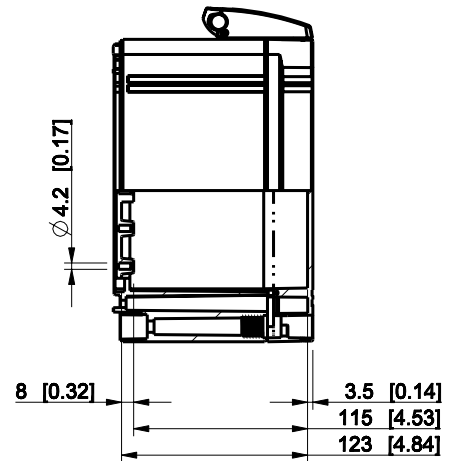

ID	Description	Date	By	Appr.
A				

Dimensions in mm [inches]

Material: Polycarbonate, fiberglass-reinforced	Color: RAL 7035
--	-----------------

Supplier:	Tool No:	Weight [kg]: 1.09	Volume:
-----------	----------	-------------------	---------

WPCP202013T

Scale	Date	02.01.09
1:5	By	PKos
-	Checked	
-	Ctrl	

Replaces:	
Replaced:	
Drw No:	A
Ref:	Cubo W
Code:	WPCP202013T
Sheet No:	

model WPCP202013T_PART
 drawing CUBO_W_DRAWING