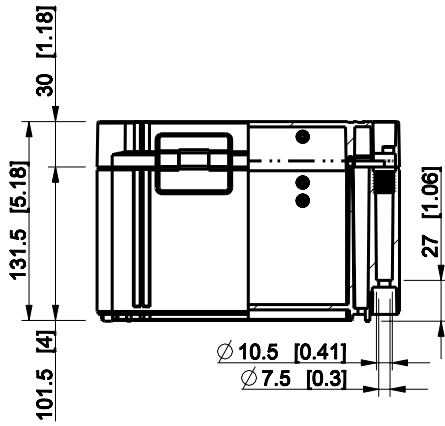

ID	Description	Date	By	Appr.
A				

Dimensions in mm [inches]

Material: Polycarbonate, fiberglass-reinforced	Color: RAL 7035
--	-----------------

Supplier:	Tool No:	Weight [kg]: 1.09	Volume:
-----------	----------	-------------------	---------

WPCP202013T

Scale	Date	02.01.09
1:5	By	PKos
-	Checked	
-	Ctrl	

Replaces:	
Replaced:	
Drw No:	A
Ref:	Cubo W
Code:	WPCP202013T
Sheet No:	

model WPCP202013T_PART
 drawing CUBO_W_DRAWING