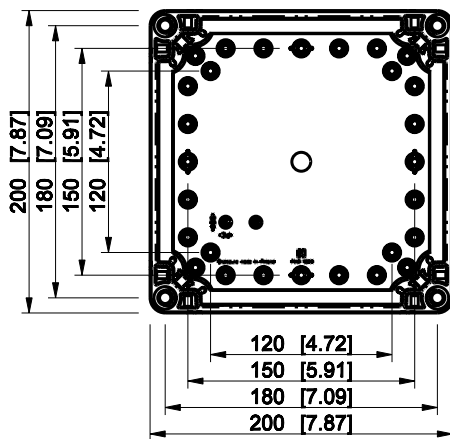

ID	Description	Date	By	Appr.
A				

Dimensions in mm [inches]

Material: Polycarbonate, fiberglass-reinforced	Color: RAL 7035
--	-----------------

Supplier:	Tool No:	Weight [kg]: 1.09	Volume:
-----------	----------	-------------------	---------

WPCP202013T

Scale	Date	02.01.09
1:5	By	PKos
-	Checked	
-	Ctrl	

Replaces:	
Replaced:	
Drw No:	A
Ref:	Cubo W
Code:	WPCP202013T
Sheet No:	

model WPCP202013T_PART
 drawing CUBO_W_DRAWING