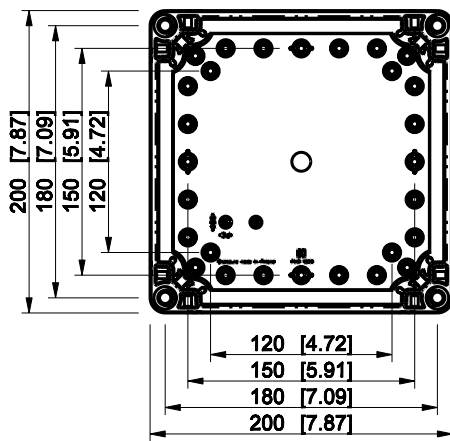

ID	Description	Date	By	Appr.
A				

Dimensions in mm [inches]

Material: Polycarbonate, fiberglass-reinforced	Color: RAL 7035
--	-----------------

Supplier:	Tool No:	Weight [kg]: 1.39	Volume:
-----------	----------	-------------------	---------

WPCP202018T

Scale	Date	02.01.09
1:5	By	PKos
-	Checked	
-	Ctrl	

Replaces:	
Replaced:	
Drw No:	A
Ref:	Cubo W
Code:	WPCP202018T
Sheet No:	

model WPCP202018T\_PART  
 drawing CUBO\_W\_DRAWING