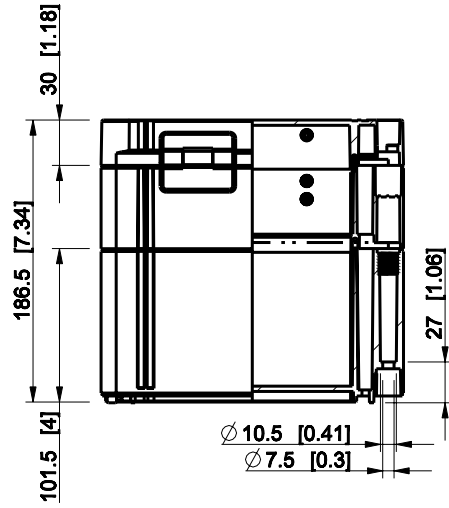

ID	Description	Date	By	Appr.
A				

Dimensions in mm [inches]

Material: Polycarbonate, fiberglass-reinforced	Color: RAL 7035
--	-----------------

Supplier:	Tool No:	Weight [kg]: 1.39	Volume:
-----------	----------	-------------------	---------

WPCP202018T

Scale	Date	02.01.09
1:5	By	PKos
-	Checked	
-	Ctrl	

Replaces:	
Replaced:	
Drw No:	A
Ref:	Cubo W
Code:	WPCP202018T
Sheet No:	

model WPCP202018T\_PART  
 drawing CUBO\_W\_DRAWING