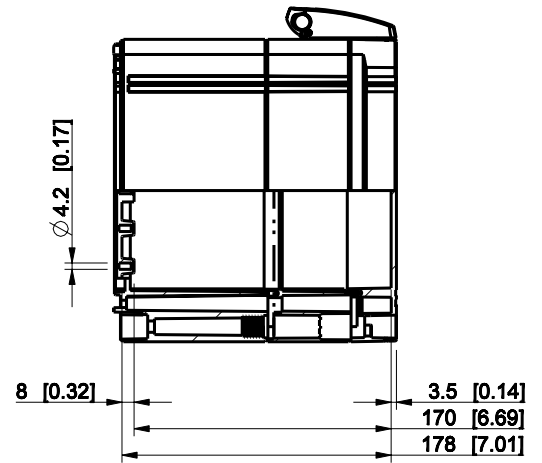

ID	Description	Date	By	Appr.
A				

Dimensions in mm [inches]

Material: Polycarbonate, fiberglass-reinforced	Color: RAL 7035
--	-----------------

Supplier:	Tool No:	Weight [kg]: 1.39	Volume:
-----------	----------	-------------------	---------

WPCP202018T

Scale	Date	02.01.09
1:5	By	PKos
-	Checked	
-	Ctrl	

Replaces:	
Replaced:	
Drw No:	A
Ref:	Cubo W
Code:	WPCP202018T
Sheet No:	

model WPCP202018T\_PART  
 drawing CUBO\_W\_DRAWING