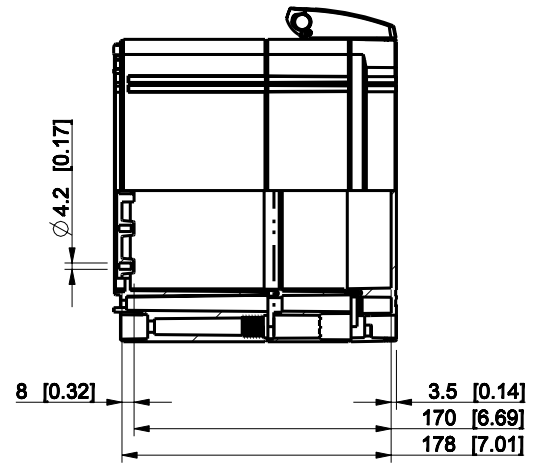

ID	Description	Date	By	Appr.
A				

Dimensions in mm [inches]

Material: Polycarbonate, fiberglass-reinforced	Color: RAL 7035
------------------------------------------------	-----------------

Supplier:	Tool No:	Weight [kg]: 1.79	Volume:
-----------	----------	-------------------	---------

ENSTO
ENSTO CONTROL OY

WPCP203018T

Scale	Date	02.01.09
1:5	By	PKos
-	Checked	
-	Ctrl	

Replaces:	
Replaced:	
Drw No:	A
Ref:	Cubo W
Code:	WPCP203018T
Sheet No:	

model WPCP203018T PART
 drawing CUBO_W DRAWING