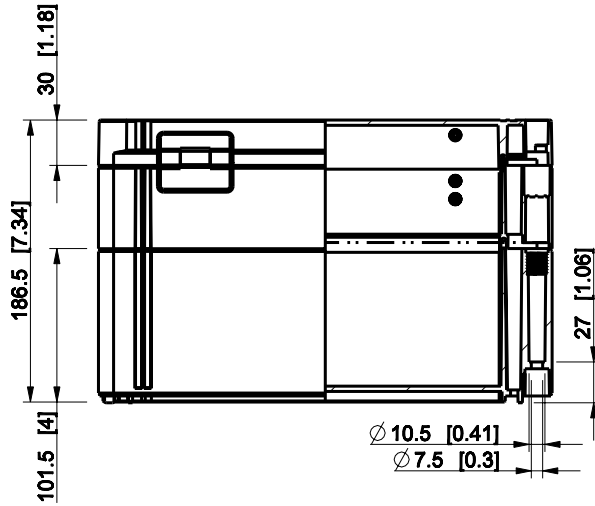

ID	Description	Date	By	Appr.
A				

Dimensions in mm [inches]

Material: Polycarbonate, fiberglass-reinforced	Color: RAL 7035
------------------------------------------------	-----------------

Supplier:	Tool No:	Weight [kg]: 1.79	Volume:
-----------	----------	-------------------	---------

ENSTO
ENSTO CONTROL OY

WPCP203018T

Scale	Date	02.01.09
1:5	By	PKos
-	Checked	
-	Ctrl	

Replaces:	
Replaced:	
Drw No:	A
Ref:	Cubo W
Code:	WPCP203018T
Sheet No:	

model WPCP203018T PART
 drawing CUBO_W DRAWING