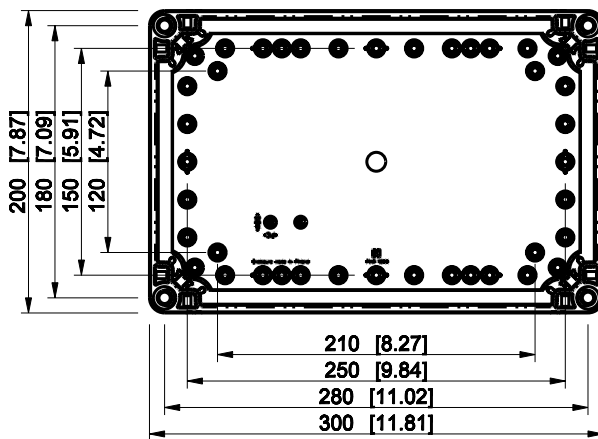

ID	Description	Date	By	Appr.
A				

Dimensions in mm [inches]

Material: Polycarbonate, fiberglass-reinforced	Color: RAL 7035
------------------------------------------------	-----------------

Supplier:	Tool No:	Weight [kg]: 1.79	Volume:
-----------	----------	-------------------	---------

ENSTO
ENSTO CONTROL OY

WPCP203018T

Scale	Date	02.01.09
1:5	By	PKos
-	Checked	
-	Ctrl	

Replaces:	
Replaced:	
Drw No:	A
Ref:	Cubo W
Code:	WPCP203018T
Sheet No:	

model WPCP203018T PART
 drawing CUBO_W DRAWING