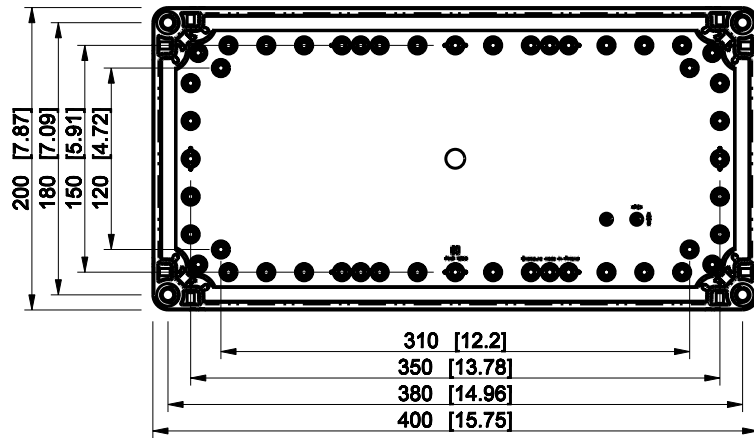

ID	Description	Date	By	Appr.
A				

Dimensions in mm [inches]

Material: Polycarbonate, fiberglass-reinforced	Color: RAL 7035
--	-----------------

Supplier:	Tool No:	Weight [kg]: 2.19	Volume:
-----------	----------	-------------------	---------

WPCP204018G

Scale	Date	02.01.09
1:5	By	PKos
-	Checked	
-	Ctrl	

Replaces:	
Replaced:	
Drw No:	A
Ref:	Cubo W
Code:	WPCP204018G
Sheet No:	

model WPCP204018G PART
drawing CUBO_W DRAWING