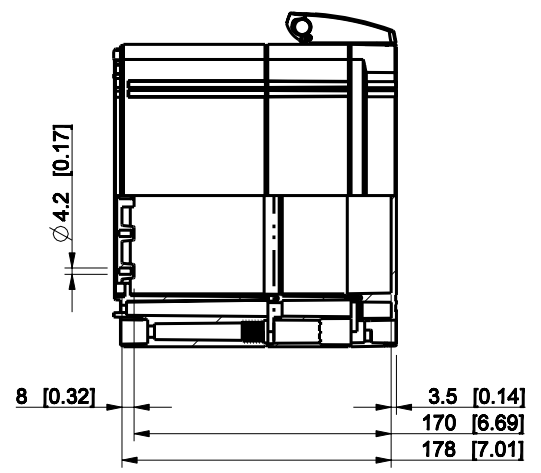

ID	Description	Date	By	Appr.
A				

Dimensions in mm [inches]

Material: Polycarbonate, fiberglass-reinforced	Color: RAL 7035
--	-----------------

Supplier:	Tool No:	Weight [kg]: 2.19	Volume:
-----------	----------	-------------------	---------

WPCP204018G

Scale	Date	02.01.09
1:5	By	PKos
-	Checked	
-	Ctrl	

Replaces:	
Replaced:	
Drw No:	A
Ref:	Cubo W
Code:	WPCP204018G
Sheet No:	

model WPCP204018G PART
drawing CUBO_W DRAWING