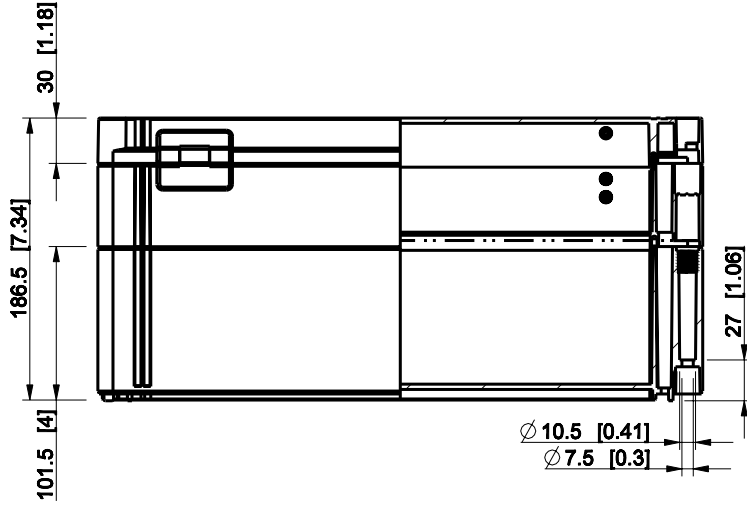

ID	Description	Date	By	Appr.
A				

Dimensions in mm [inches]

Material: Polycarbonate, fiberglass-reinforced	Color: RAL 7035
--	-----------------

Supplier:	Tool No:	Weight [kg]: 2.19	Volume:
-----------	----------	-------------------	---------

WPCP204018G

Scale	Date	02.01.09
1:5	By	PKos
-	Checked	
-	Ctrl	

Replaces:	
Replaced:	
Drw No:	A
Ref:	Cubo W
Code:	WPCP204018G
Sheet No:	

model WPCP204018G PART
drawing CUBO_W DRAWING