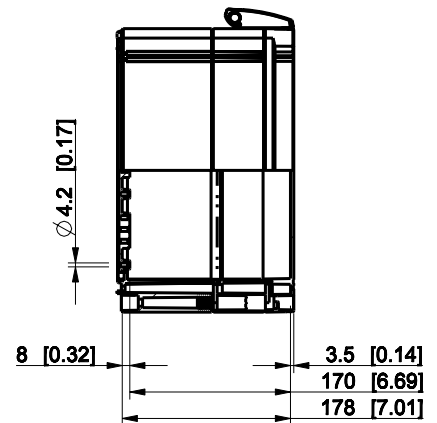

ID	Description	Date	By	Appr.
A				

Dimensions in mm [inches]

Material: Polycarbonate, fiberglass-reinforced	Color: RAL 7035
--	-----------------

Supplier:	Tool No:	Weight [kg]: 2.27	Volume:
-----------	----------	-------------------	---------

**ENSTO**  
ENSTO CONTROL OY

**WPCP303018G**

Scale	Date	02.01.09
1:8	By	PKos
-	Checked	
-	Ctrl	

Replaces:	
Replaced:	
Drw No:	A
Ref:	Cubo W
Code:	WPCP303018G
Sheet No:	

model WPCP303018G PART  
drawing CUBO\_W DRAWING