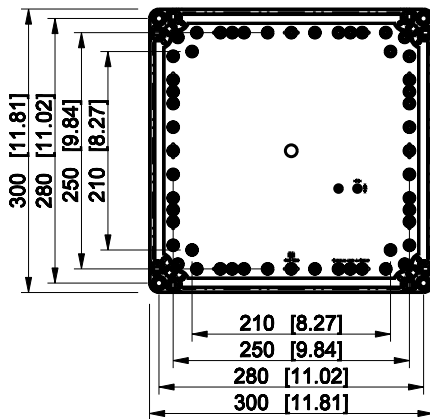

ID	Description	Date	By	Appr.
A				

Dimensions in mm [inches]

Material: Polycarbonate, fiberglass-reinforced	Color: RAL 7035
--	-----------------

Supplier:	Tool No:	Weight [kg]: 2.27	Volume:
-----------	----------	-------------------	---------

**ENSTO**  
ENSTO CONTROL OY

**WPCP303018G**

Scale	Date	02.01.09
1:8	By	PKos
-	Checked	
-	Ctrl	

Replaces:	
Replaced:	
Drw No:	A
Ref:	Cubo W
Code:	WPCP303018G
Sheet No:	

model WPCP303018G PART  
drawing CUBO\_W DRAWING