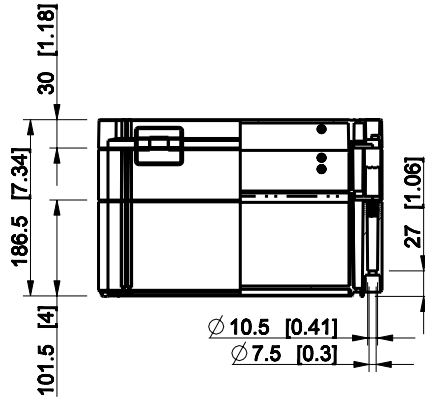

ID	Description	Date	By	Appr.
A				

Dimensions in mm [inches]

Material: Polycarbonate, fiberglass-reinforced	Color: RAL 7035
--	-----------------

Supplier:	Tool No:	Weight [kg]: 2.27	Volume:
-----------	----------	-------------------	---------

**ENSTO**  
ENSTO CONTROL OY

**WPCP303018G**

Scale	Date	02.01.09
1:8	By	PKos
-	Checked	
-	Ctrl	

Replaces:	
Replaced:	
Drw No:	A
Ref:	Cubo W
Code:	WPCP303018G
Sheet No:	

model WPCP303018G PART  
drawing CUBO\_W DRAWING