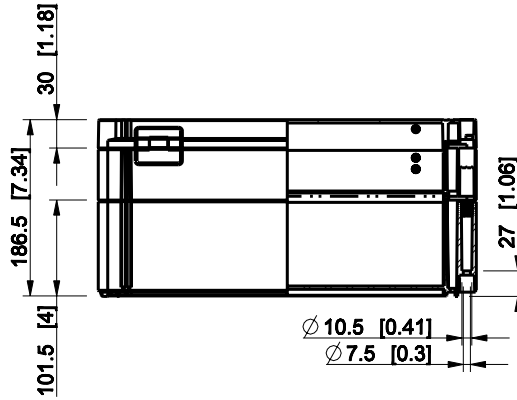

| ID | Description | Date | By | Appr. |
|----|-------------|------|----|-------|
| A | | | | |

Dimensions in mm [inches]

| | |
|--|-----------------|
| Material: Polycarbonate, fiberglass-reinforced | Color: RAL 7035 |
|--|-----------------|

| | | | |
|-----------|----------|-------------------|---------|
| Supplier: | Tool No: | Weight [kg]: 4.62 | Volume: |
|-----------|----------|-------------------|---------|

ENSTO
ENSTO CONTROL OY

WPCP304018T

| | | |
|-------|---------|----------|
| Scale | Date | 02.01.09 |
| 1:8 | By | PKos |
| - | Checked | |
| - | Ctrl | |

| | |
|-----------|-------------|
| Replaces: | |
| Replaced: | |
| Drw No: | A |
| Ref: | Cubo W |
| Code: | WPCP304018T |
| Sheet No: | |

model WPCP304018T PART
drawing CUBO_W DRAWING