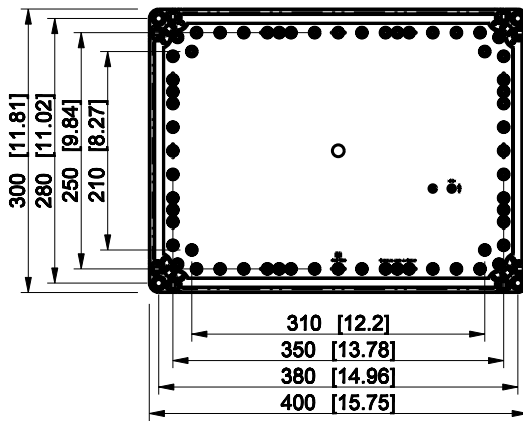

| ID | Description | Date | By | Appr. |
|----|-------------|------|----|-------|
| A | | | | |

Dimensions in mm [inches]

| | |
|--|-----------------|
| Material: Polycarbonate, fiberglass-reinforced | Color: RAL 7035 |
|--|-----------------|

| | | | |
|-----------|----------|-------------------|---------|
| Supplier: | Tool No: | Weight [kg]: 4.62 | Volume: |
|-----------|----------|-------------------|---------|

ENSTO
ENSTO CONTROL OY

WPCP304018T

| | | |
|-------|---------|----------|
| Scale | Date | 02.01.09 |
| 1:8 | By | PKos |
| - | Checked | |
| - | Ctrl | |

| | |
|-----------|-------------|
| Replaces: | |
| Replaced: | |
| Drw No: | A |
| Ref: | Cubo W |
| Code: | WPCP304018T |
| Sheet No: | |

model WPCP304018T PART
drawing CUBO_W DRAWING