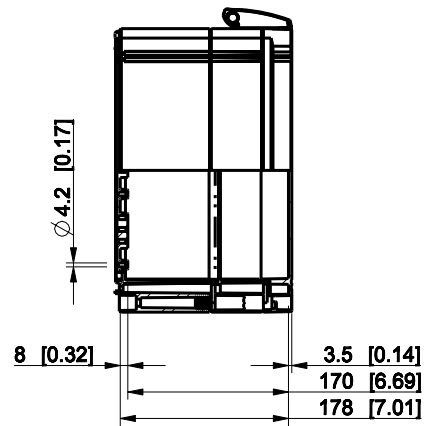

| ID | Description | Date | By | Appr. |
|----|-------------|------|----|-------|
| A | | | | |

Dimensions in mm [inches]

| | |
|--|-----------------|
| Material: Polycarbonate, fiberglass-reinforced | Color: RAL 7035 |
|--|-----------------|

| | | | |
|-----------|----------|-------------------|---------|
| Supplier: | Tool No: | Weight [kg]: 4.62 | Volume: |
|-----------|----------|-------------------|---------|

ENSTO
ENSTO CONTROL OY

WPCP304018T

| | | |
|-------|---------|----------|
| Scale | Date | 02.01.09 |
| 1:8 | By | PKos |
| - | Checked | |
| - | Ctrl | |

| | |
|-----------|-------------|
| Replaces: | |
| Replaced: | |
| Drw No: | A |
| Ref: | Cubo W |
| Code: | WPCP304018T |
| Sheet No: | |

model WPCP304018T PART
drawing CUBO_W DRAWING