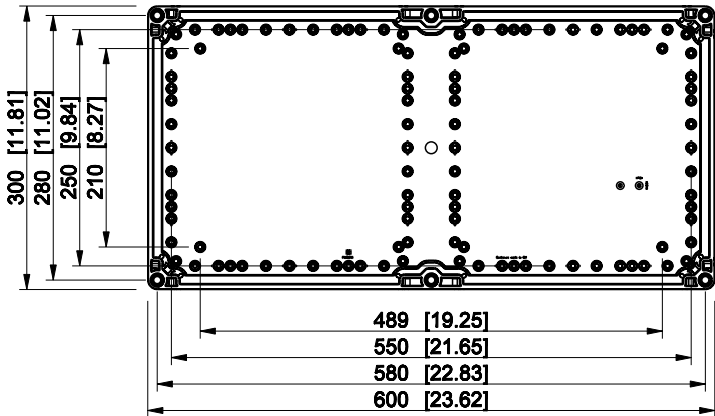

ID	Description	Date	By	Appr.
B				

Dimensions in mm [inches]

Material: Polycarbonate, fiberglass-reinforced	Color: RAL 7035
--	-----------------

Supplier:	Tool No:	Weight [kg]: 3.89	Volume:
-----------	----------	-------------------	---------

WPCP306018G

Scale	Date	19.04.10
1:8	By	PKos
-	Checked	
-	Ctrl	

Replaces:	
Replaced:	
Drw No:	B
Ref:	Cubo W
Code:	WPCP306018G
Sheet No:	

model WPCP306018G PART
drawing CUBO_W_1B DRAWING