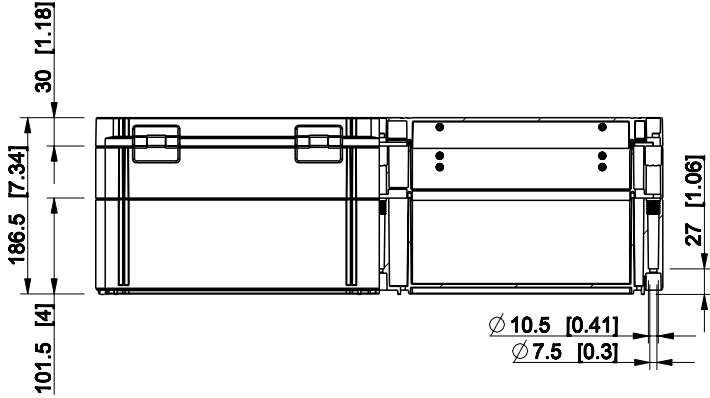

ID	Description	Date	By	Appr.
B				

Dimensions in mm [inches]

Material: Polycarbonate, fiberglass-reinforced	Color: RAL 7035
--	-----------------

Supplier:	Tool No:	Weight [kg]: 3.89	Volume:
-----------	----------	-------------------	---------

WPCP306018G

Scale	Date	19.04.10
1:8	By	PKos
-	Checked	
-	Ctrl	

Replaces:	
Replaced:	
Drw No:	B
Ref:	Cubo W
Code:	WPCP306018G
Sheet No:	

model WPCP306018G PART
drawing CUBO_W_1B DRAWING