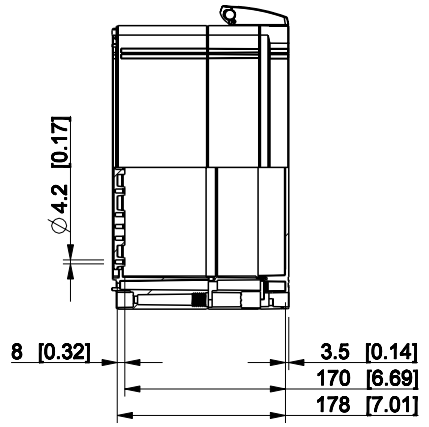

ID	Description	Date	By	Appr.
B				

Dimensions in mm [inches]

Material: Polycarbonate, fiberglass-reinforced	Color: RAL 7035
--	-----------------

Supplier:	Tool No:	Weight [kg]: 3.89	Volume:
-----------	----------	-------------------	---------

WPCP306018G

Scale	Date	19.04.10
1:8	By	PKos
-	Checked	
-	Ctrl	

Replaces:	
Replaced:	
Drw No:	B
Ref:	Cubo W
Code:	WPCP306018G
Sheet No:	

model WPCP306018G PART
drawing CUBO_W_1B DRAWING