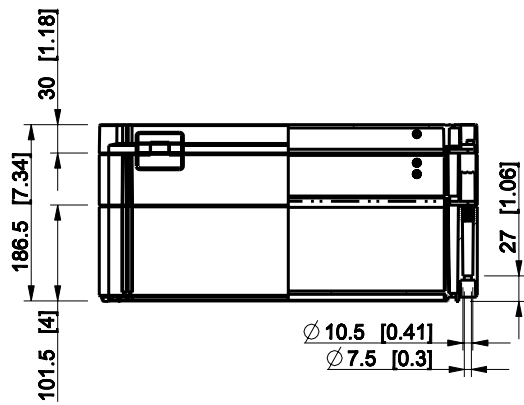

ID	Description	Date	By	Appr.
A				

Dimensions in mm [inches]

Material: Polycarbonate, fiberglass-reinforced	Color: RAL 7035
--	-----------------

Supplier:	Tool No:	Weight [kg]: 3.32	Volume:
-----------	----------	-------------------	---------

WPCP404018T

Scale	Date	02.01.09
1:8	By	PKos
-	Checked	
-	Ctrl	

Replaces:	
Replaced:	
Drw No:	A
Ref:	Cubo W
Code:	WPCP404018T
Sheet No:	

model WPCP404018T PART
 drawing CUBO_W DRAWING