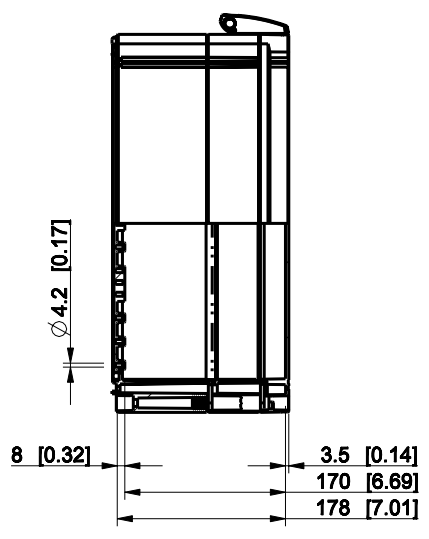

ID	Description	Date	By	Appr.
A				

Dimensions in mm [inches]

Material: Polycarbonate, fiberglass-reinforced	Color: RAL 7035
--	-----------------

Supplier:	Tool No:	Weight [kg]: 3.32	Volume:
-----------	----------	-------------------	---------

WPCP404018T

Scale	Date	02.01.09
1:8	By	PKos
-	Checked	
-	Ctrl	

Replaces:	
Replaced:	
Drw No:	A
Ref:	Cubo W
Code:	WPCP404018T
Sheet No:	

model WPCP404018T PART
 drawing CUBO_W DRAWING