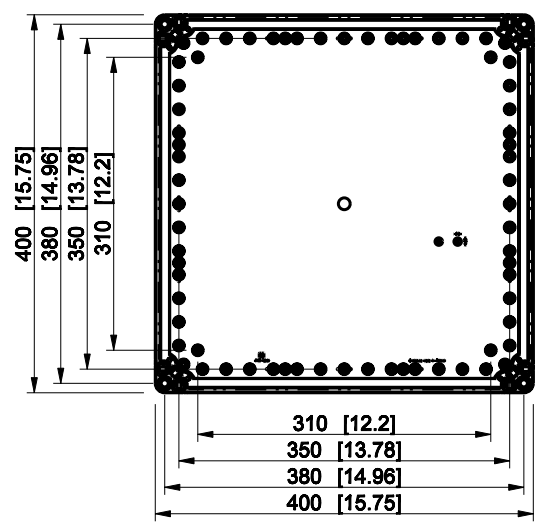

ID	Description	Date	By	Appr.
A				

Dimensions in mm [inches]

Material: Polycarbonate, fiberglass-reinforced	Color: RAL 7035
--	-----------------

Supplier:	Tool No:	Weight [kg]: 3.32	Volume:
-----------	----------	-------------------	---------

WPCP404018T

Scale	Date	02.01.09
1:8	By	PKos
-	Checked	
-	Ctrl	

Replaces:	
Replaced:	
Drw No:	A
Ref:	Cubo W
Code:	WPCP404018T
Sheet No:	

model WPCP404018T PART
 drawing CUBO_W DRAWING