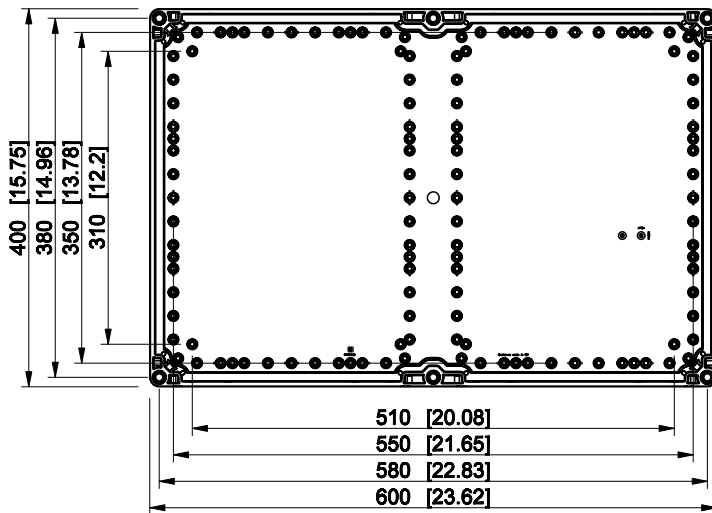

ID	Description	Date	By	Appr.
B				

Dimensions in mm [inches]

Material: Polycarbonate, fiberglass-reinforced	Color: RAL 7035
--	-----------------

Supplier:	Tool No:	Weight [kg]: 3.88	Volume:
-----------	----------	-------------------	---------

WPCP406013G

Scale	Date	19.04.10
1:8	By	PKos
-	Checked	
-	Ctrl	

Replaces:	
Replaced:	
Drw No:	B
Ref:	Cubo W
Code:	WPCP406013G
Sheet No:	

model WPCP406013G PART  
drawing CUBO\_W\_1B DRAWING