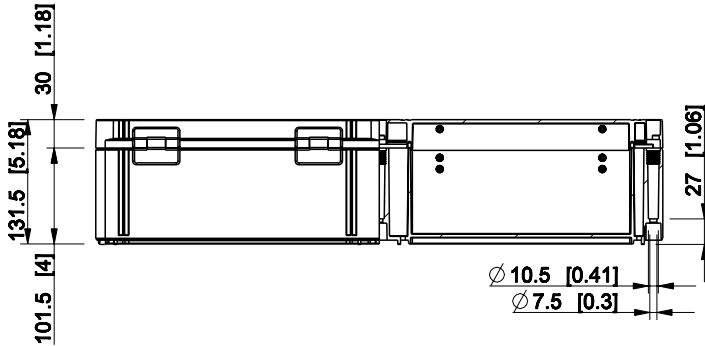

ID	Description	Date	By	Appr.
B				

Dimensions in mm [inches]

Material: Polycarbonate, fiberglass-reinforced	Color: RAL 7035
--	-----------------

Supplier:	Tool No:	Weight [kg]: 3.88	Volume:
-----------	----------	-------------------	---------

WPCP406013G

Scale	Date	19.04.10
1:8	By	PKos
-	Checked	
-	Ctrl	

Replaces:	
Replaced:	
Drw No:	B
Ref:	Cubo W
Code:	WPCP406013G
Sheet No:	

model WPCP406013G PART  
drawing CUBO\_W\_1B DRAWING