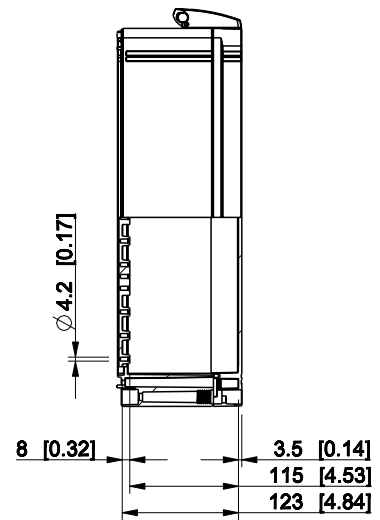

ID	Description	Date	By	Appr.
B				

Dimensions in mm [inches]

Material: Polycarbonate, fiberglass-reinforced	Color: RAL 7035
--	-----------------

Supplier:	Tool No:	Weight [kg]: 3.88	Volume:
-----------	----------	-------------------	---------

WPCP406013G

Scale	Date	19.04.10
1:8	By	PKos
-	Checked	
-	Ctrl	

Replaces:	
Replaced:	
Drw No:	B
Ref:	Cubo W
Code:	WPCP406013G
Sheet No:	

model WPCP406013G PART  
drawing CUBO\_W\_1B DRAWING