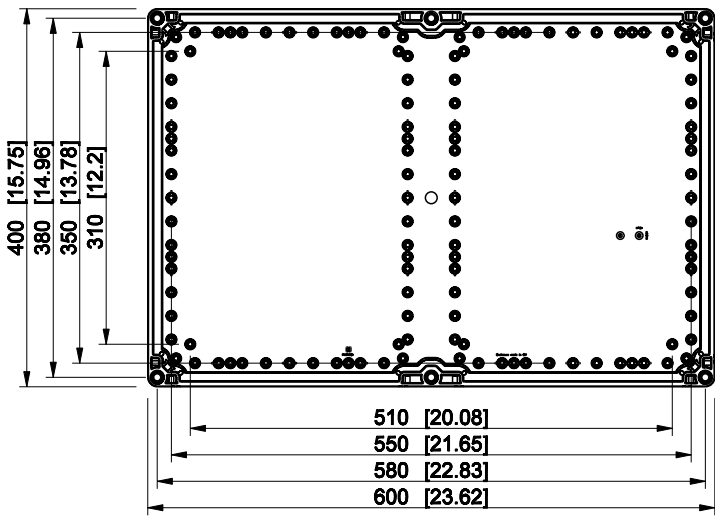

ID	Description	Date	By	Appr.
B				

Dimensions in mm [inches]

Material: Polycarbonate, fiberglass-reinforced Color: RAL 7035

Supplier: Tool No: Weight [kg]: 4.63 Volume:

WPCP406018G

Scale	Date	19.04.10
1:8	By	PKos
-	Checked	
-	Ctrl	

Replaces:	
Replaced:	
Drw No:	B
Ref:	Cubo W
Code:	WPCP406018G
Sheet No:	

model WPCP406018G PART
drawing CUBO_W_1B DRAWING