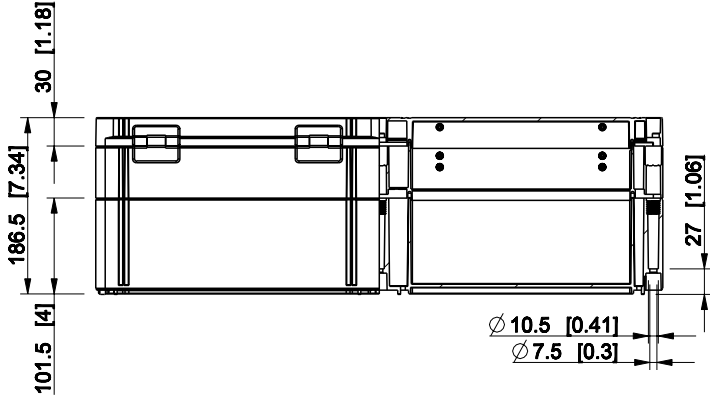

ID	Description	Date	By	Appr.
B				

Dimensions in mm [inches]

Material: Polycarbonate, fiberglass-reinforced Color: RAL 7035

Supplier: Tool No: Weight [kg]: 4.63 Volume:

WPCP406018G

Scale	Date	19.04.10
1:8	By	PKos
-	Checked	
-	Ctrl	

Replaces:	
Replaced:	
Drw No:	B
Ref:	Cubo W
Code:	WPCP406018G
Sheet No:	

model WPCP406018G PART
drawing CUBO_W_1B DRAWING