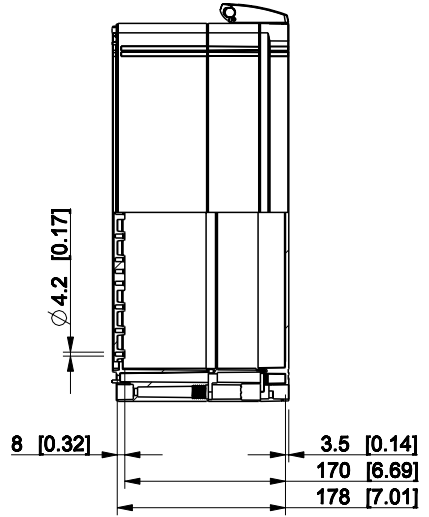

ID	Description	Date	By	Appr.
B				

Dimensions in mm [inches]

Material: Polycarbonate, fiberglass-reinforced Color: RAL 7035

Supplier: Tool No: Weight [kg]: 4.63 Volume:

WPCP406018G

Scale	Date	19.04.10
1:8	By	PKos
-	Checked	
-	Ctrl	

Replaces:	
Replaced:	
Drw No:	B
Ref:	Cubo W
Code:	WPCP406018G
Sheet No:	

model WPCP406018G PART
drawing CUBO_W_1B DRAWING