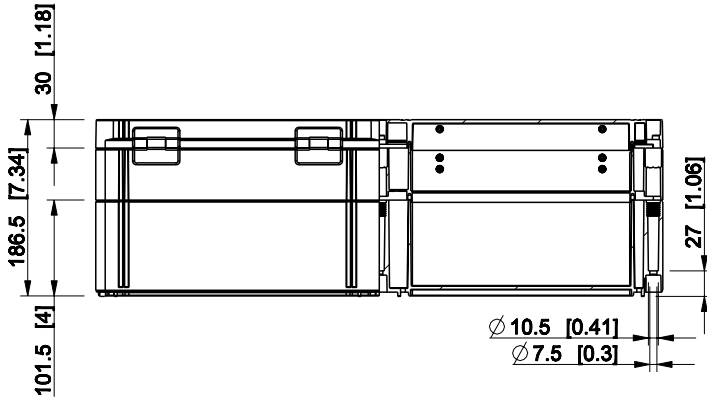

ID	Description	Date	By	Appr.
B				

Dimensions in mm [inches]

Material: Polycarbonate, fiberglass-reinforced	Color: RAL 7035
--	-----------------

Supplier:	Tool No:	Weight [kg]: 4.63	Volume:
-----------	----------	-------------------	---------

WPCP406018T

Scale	Date	19.04.10
1:8	By	PKos
-	Checked	
-	Ctrl	

Replaces:	
Replaced:	
Drw No:	B
Ref:	Cubo W
Code:	WPCP406018T
Sheet No:	

model WPCP406018T PART  
drawing CUBO\_W\_1B DRAWING