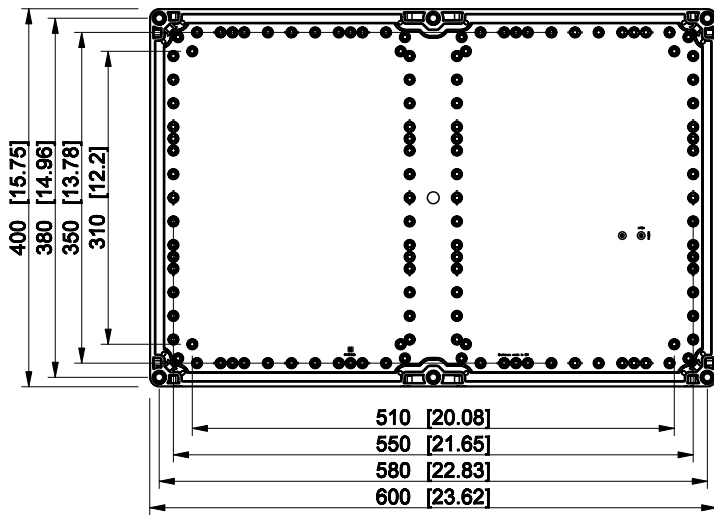

ID	Description	Date	By	Appr.
B				

Dimensions in mm [inches]

Material: Polycarbonate, fiberglass-reinforced	Color: RAL 7035
--	-----------------

Supplier:	Tool No:	Weight [kg]: 4.63	Volume:
-----------	----------	-------------------	---------

WPCP406018T

Scale	Date	19.04.10
1:8	By	PKos
-	Checked	
-	Ctrl	

Replaces:	
Replaced:	
Drw No:	B
Ref:	Cubo W
Code:	WPCP406018T
Sheet No:	

model WPCP406018T PART  
drawing CUBO\_W\_1B DRAWING