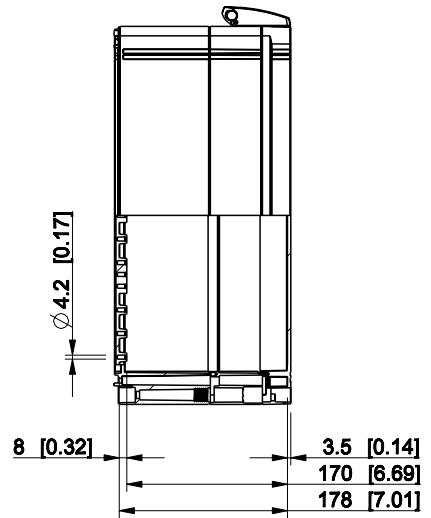

ID	Description	Date	By	Appr.
B				

Dimensions in mm [inches]

Material: Polycarbonate, fiberglass-reinforced	Color: RAL 7035
--	-----------------

Supplier:	Tool No:	Weight [kg]: 4.63	Volume:
-----------	----------	-------------------	---------

WPCP406018T

Scale	Date	19.04.10
1:8	By	PKos
-	Checked	
-	Ctrl	

Replaces:	
Replaced:	
Drw No:	B
Ref:	Cubo W
Code:	WPCP406018T
Sheet No:	

model WPCP406018T PART  
drawing CUBO\_W\_1B DRAWING