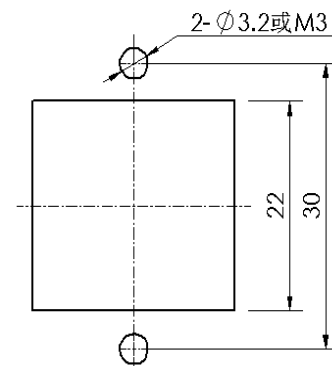

Size 3A Bulkhead mounted housing, stainless steel single lock buckle

Typecode H3A-OMS-1LS
ID 1 007 01 0000013

Technical Data

Product Properties

Series	Size 3A
Mating with	HA-003, HA-004, HD-007, HD-008, HQ-005 HQ-007, HQ-012
Housing type	Bulkhead mounted housing
Cable outlets direction	Bottom opening
Locking type	Single locking lever
Installation mode	Panel mount
Protection Class	IP65
Impact strength	IK08
Temperature range	-40 °C ... 125 °C
Standard	DIN EN 175301-801

Insert

Housing material	Die-cast aluminum
Color	Gray (RAL 7037)
Latch	Stainless steel
Seal	Silastic, black

Commercial data

Weight	0.050 kg
Packaging unit	1 pc
Country of origin	CN

Features

- Die casting of zinc
- Surface fixed installation
- Bottom fully open wire opening
- Stainless steel single lock buckle
- Silastic sealing ring, black
- Resistant to salt spray
- Approval: UL94-V0
- RoHS-compliant

Mounting-hole Size

*这里所列的是设计数据，有关产品的变更不在此做说明，未尽事宜请联系客服。用户有责任验证功能、符合适用的法律和指令以及在特定应用中的电气安全。