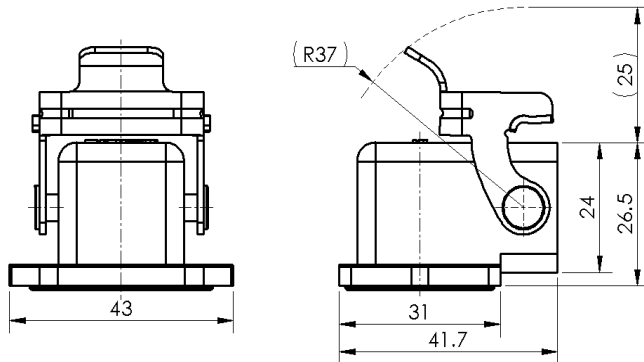

Size 3A Bulkhead mounted housing, stainless steel single lock buckle

Typecode H3A-OMS-1LS
ID 1 007 01 0000013

Technical Data

Product Properties

Series	Size 3A
Mating with	HA-003, HA-004, HD-007, HD-008, HQ-005 HQ-007, HQ-012
Housing type	Bulkhead mounted housing
Cable outlets direction	Bottom opening
Locking type	Single locking lever
Installation mode	Panel mount
Protection Class	IP65
Impact strength	IK08
Temperature range	-40 °C ... 125 °C
Standard	DIN EN 175301-801

Insert

Housing material	Die-cast aluminum
Color	Gray (RAL 7037)
Latch	Stainless steel
Seal	Silastic, black

Commercial data

Weight	0.050 kg
Packaging unit	1 pc
Country of origin	CN

Features

- Die casting of zinc
- Surface fixed installation
- Bottom fully open wire opening
- Stainless steel single lock buckle
- Silastic sealing ring, black
- Resistant to salt spray
- Approval: UL94-V0
- RoHS-compliant

Mounting-hole Size

*这里所列的是设计数据，有关产品的变更不在此做说明，未尽事宜请联系客服。用户有责任验证功能、符合适用的法律和指令以及在特定应用中的电气安全。