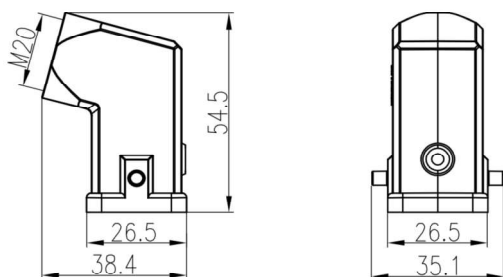

Size 3A Plastic sleeve housing, Lateral opening hole

Typecode H3AP-SO-2P-M20

Technical Data

Product Properties

Series	Size 3A
Mating with	HA-003, HA-004, HD-007, HD-008, HQ-005 HQ-007, HQ-012, HQ-21
Housing type	Sleeve housing
Cable outlets direction	Lateral opening hole
Cable outlets	M20 x 1.5
Protection Class	IP65
Temperature range	-40 °C ... 125 °C
Standard	DIN EN 175301-801

Insert

Housing material	PC
Color	Gray (RAL 7035)

Commercial data

Weight	0.012 kg
Packaging unit	1 pc
Country of origin	CN

Features

- Monolithic Plastic
- Approval: UL94-V0
- RoHS-compliant

*这里所列的是设计数据，有关产品的变更不在此做说明，未尽事宜请联系客服。用户有责任验证功能、符合适用的法律和指令以及在特定应用中的电气安全。