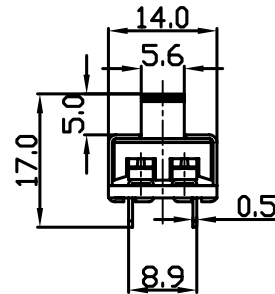

- * Product Name: Slide Switch;
- * Model No: YSS-16-2216 (2213)
- * Voltage Resistance: 2000VAC, 1MIN;
- * Operating Temperature: T55
- * Electrical Life: more than 6,000cycles
- * Contact Rating: UL CUL: 8/16A 250/125VAC , 6.5/13A 250/125VAC