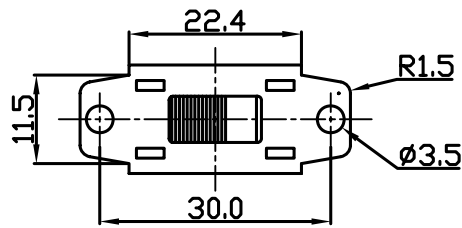

- * Product Name: Slide Switch;
- * Model No: YSS-16-2216 (2213)
- * Voltage Resistance: 2000VAC, 1MIN;
- * Operating Temperature: T55
- * Electrical Life: more than 6,000cycles
- * Contact Rating: UL CUL: 8/16A 250/125VAC , 6.5/13A 250/125VAC