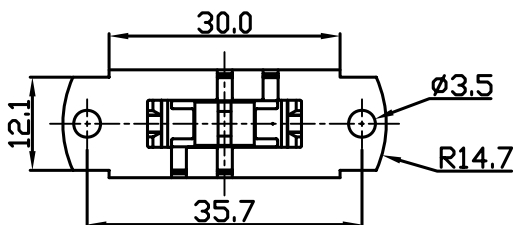

- * Product Name: Slide Switch;
- * Model No: YSS-16-2316 (2313)
- * Voltage Resistance: 2000VAC, 1MIN;
- * Operating Temperature: T55
- * Electrical Life: more than 6,000cycles
- * Contact Rating: UL CUL: 8/16A 250/125VAC , 6.5/13A 250/125VAC