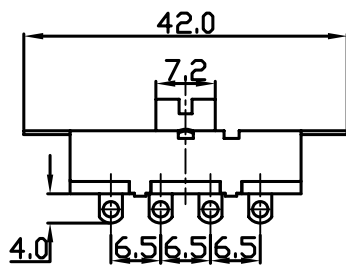

- * Product Name: Slide Switch;
- * Model No: YSS-16-2316 (2313)
- * Voltage Resistance: 2000VAC, 1MIN;
- * Operating Temperature: T55
- * Electrical Life: more than 6,000cycles
- * Contact Rating: UL CUL: 8/16A 250/125VAC , 6.5/13A 250/125VAC