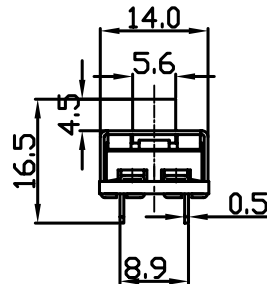

- * Product Name: Slide Switch;
- * Model No: YSS-16-2316 (2313)
- * Voltage Resistance: 2000VAC, 1MIN;
- * Operating Temperature: T55
- * Electrical Life: more than 6,000cycles
- * Contact Rating: UL CUL: 8/16A 250/125VAC , 6.5/13A 250/125VAC