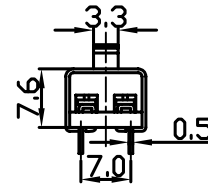

- * Product Name: Slide Switch;
- * Model No: YSS-18-2210 (2203)
- * Voltage Resistance: 2000VAC, 1MIN;
- * Operating Temperature: T55
- * Electrical Life: more than 6,000cycles
- * Contact Rating: UL CUL: 1.5/3A 250/125VAC , 5/10A 250/125VAC