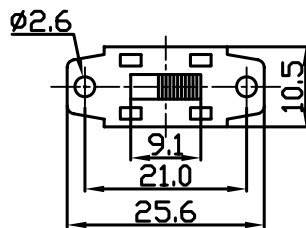

- * Product Name: Slide Switch;
- * Model No: YSS-18-2210 (2203)
- * Voltage Resistance: 2000VAC, 1MIN;
- * Operating Temperature: T55
- * Electrical Life: more than 6,000cycles
- * Contact Rating: UL CUL: 1.5/3A 250/125VAC , 5/10A 250/125VAC