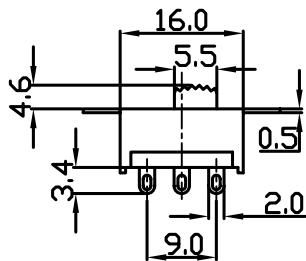

- * Product Name: Slide Switch;
- * Model No: YSS-18-2210 (2203)
- * Voltage Resistance: 2000VAC, 1MIN;
- * Operating Temperature: T55
- * Electrical Life: more than 6,000cycles
- * Contact Rating: UL CUL: 1.5/3A 250/125VAC , 5/10A 250/125VAC