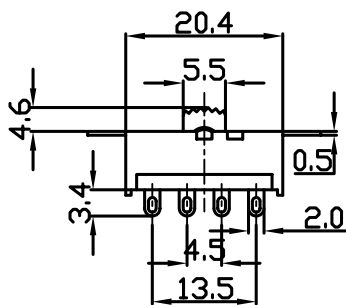

- \* Product Name: Slide Switch;
- \* Model No: YSS-18-2310 (2303)
- \* Voltage Resistance: 2000VAC, 1MIN;
- \* Operating Temperature: T55
- \* Electrical Life: more than 6,000cycles
- \* Contact Rating: UL CUL: 1.5/3A 250/125VAC , 5/10A 250/125VAC