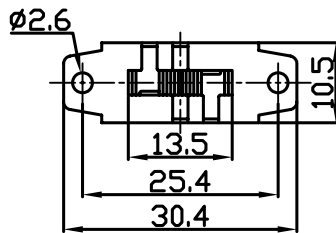

- \* Product Name: Slide Switch;
- \* Model No: YSS-18-2310 (2303)
- \* Voltage Resistance: 2000VAC, 1MIN;
- \* Operating Temperature: T55
- \* Electrical Life: more than 6,000cycles
- \* Contact Rating: UL CUL: 1.5/3A 250/125VAC , 5/10A 250/125VAC