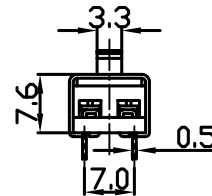

- \* Product Name: Slide Switch;
- \* Model No: YSS-18-2310 (2303)
- \* Voltage Resistance: 2000VAC, 1MIN;
- \* Operating Temperature: T55
- \* Electrical Life: more than 6,000cycles
- \* Contact Rating: UL CUL: 1.5/3A 250/125VAC , 5/10A 250/125VAC